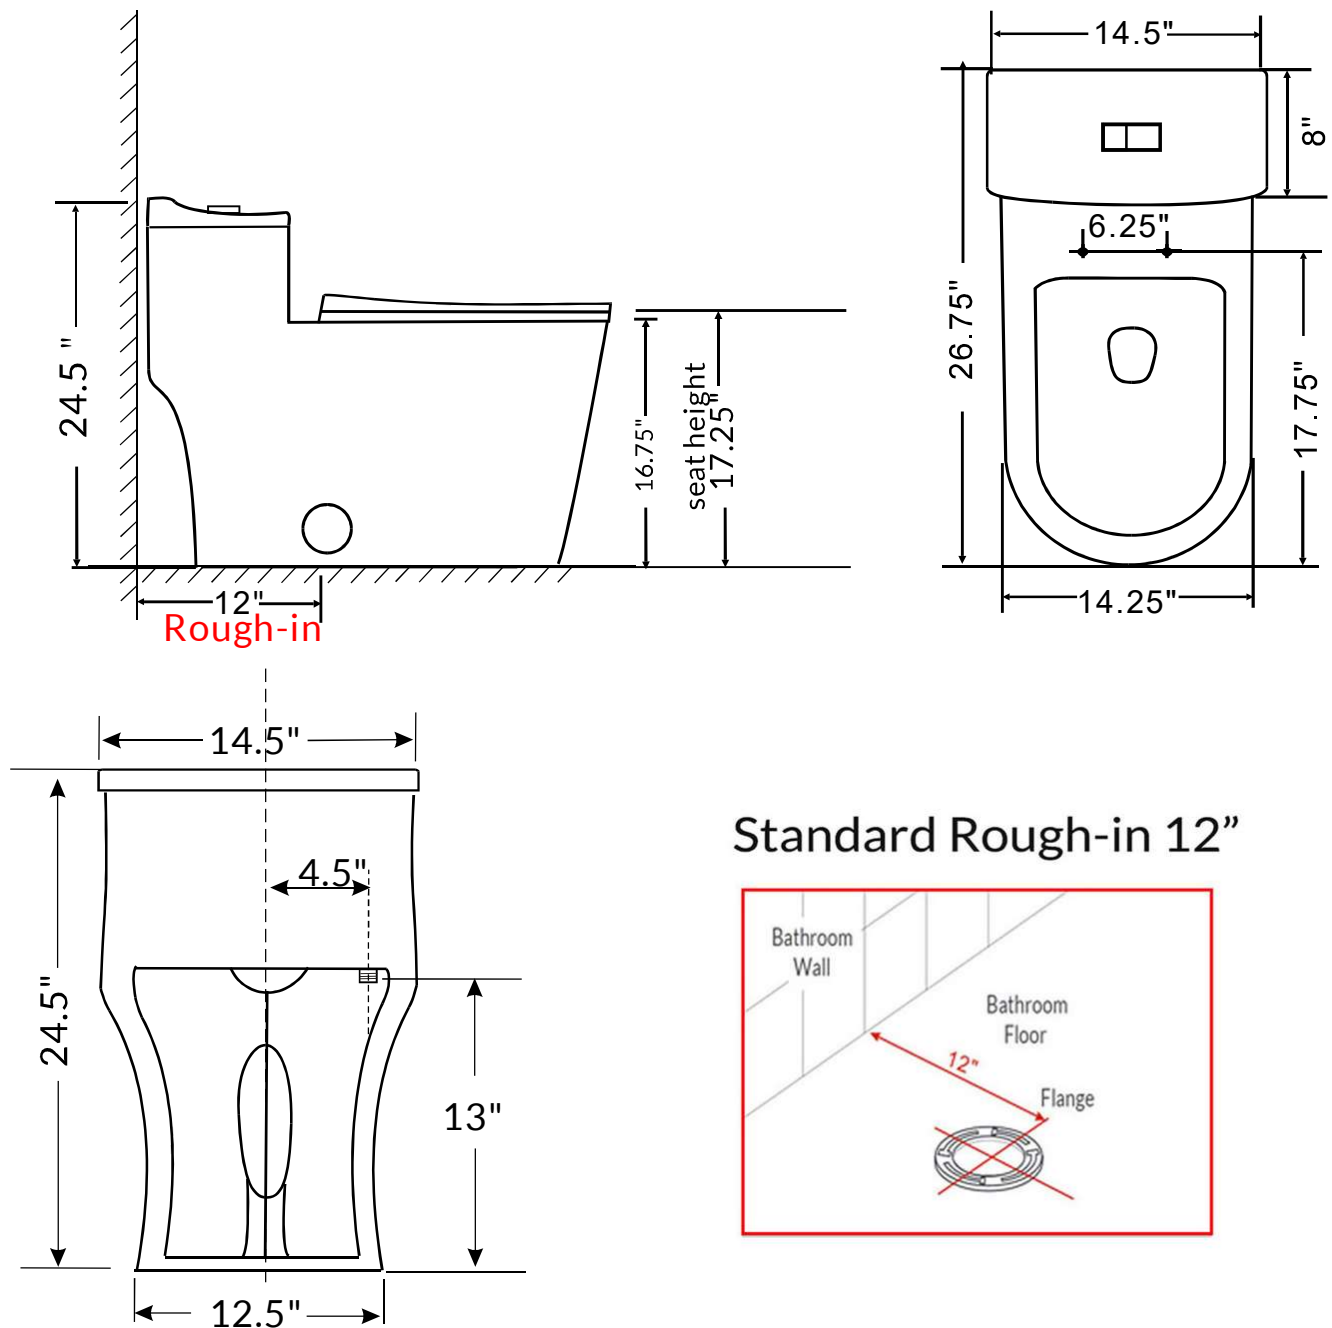

## Specification

### High Efficiency One Piece Toilet WZ5080

(It is highly recommended to pull all dimensions of actual product for installation and measurement purposes)