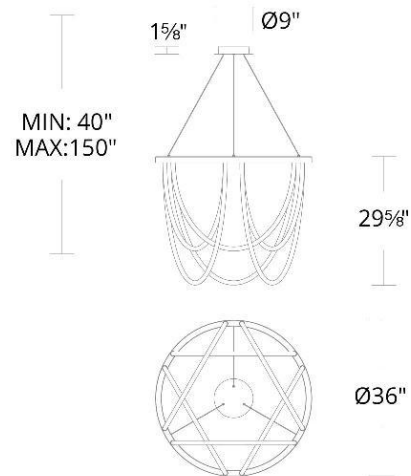

Fixture Type: _____

Catalog Number: _____

Project: _____

Location: _____

Margarite

Chandelier 3000K

Model & Size	Color Temp	Finish	LED Watts	LED Lumens	Delivered Lumens
PD-89436 36"	3000K	BK Black	40 W	4200	3520

Color Temp:	3000K
Input:	120-277V,50/60Hz
CRI:	90
Dimming:	ELV: 100-10% , 0-10V: 100-5%,TRIAC: 100-5%
Rated Life:	50000 Hours
Standards:	ETL, cETL Damp Location Listed
Construction:	Aluminum body, silicone diffuser

FINISHES:

Black

LINE DRAWING:

PD-89436