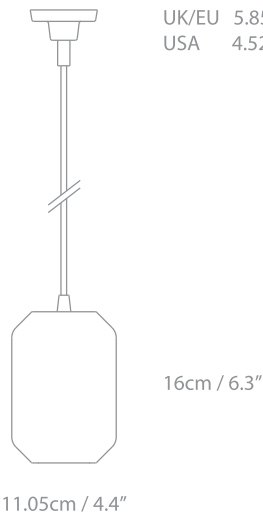

Joseph *by Michael Young*

Product Category Pendant
 Size Small
 Material Aluminium

SXXXD15 - Pale Gold
 SXXXD65 - Copper
 SXXXK55 - Grey

UK/EU 7.15cm / 2.8
 USA 12.8cm / 5"

UK/EU 5.85cm / 2.3"
 USA 4.52cm / 1.8"

Joseph
 UK/EU JPP-14059-XXXXXXX
 USA JPP-14885-XXXXXXX

SPECIFICATION	Joseph UK/EU JPP-14059-XXXXXXX USA JPP-14885-XXXXXXX
Lightsource	G9, UK/EU, Max 25W USA, Max 25W Recommended bulb: Any G9 LED Bulb up to 180 - 500 Lumen output, dimmable Temperature 2200 - 2800 Kelvin
Cable	4m / 157.5" Black braided cable
Ceiling Rose	Same colour as the shade