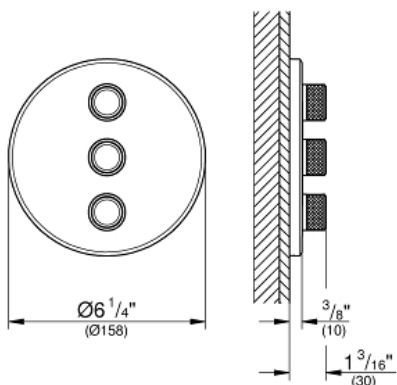

GROHTHERM SMARTCONTROL Triple Volume Control Trim

MODEL # 29122000

*Pure Freude
an Wasser*

GROHE

Product Description: GROHTHERM SMARTCONTROL Triple Volume Control Trim

Standard Specification:

- Final installation set for:
- GROHE Rapido SmartBox 35 601 000
- Metal wall escutcheon with **GROHE QuickFix** (covered escutcheon and shaft sealing, covered fixing), 6° angle adjustable
- 3/8" (10 mm) thin profile escutcheon
- **GROHE StarLight** chrome finish
- SmartControl push for ON-OFF, turn for volume adjustment from EcoJoy to Full Flow
- Includes various icons to customize push buttons
- Multiple outlets can be run simultaneously
- Maximum flow performance combined: 17.2gpm (65L/min) @ 43.5 psi (3 bar)
- Optional flow reducer for CALGreen compliance included