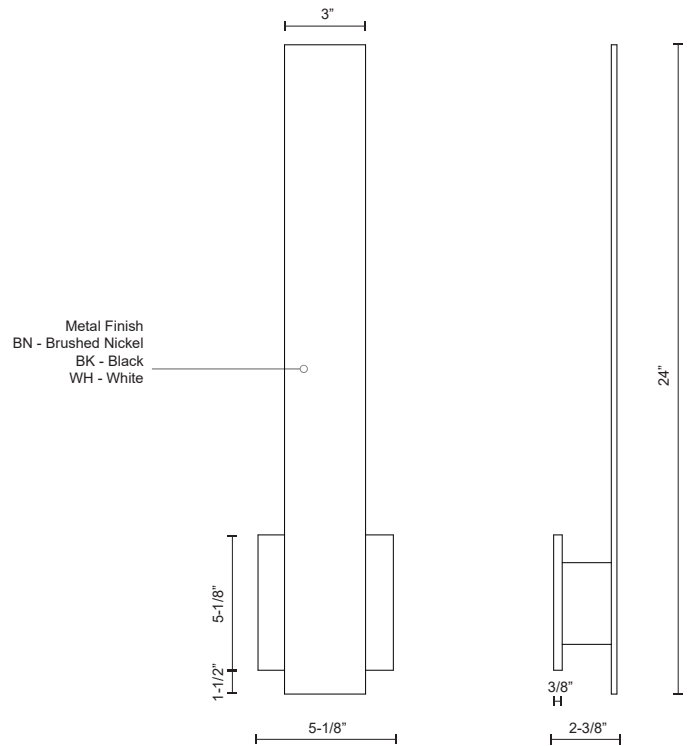

VESTA AT7924

WALL

PROJECT

DESCRIPTION

Timeless simplicity with versatile purpose is offered with this wall sconce that measures 24 inches in length. Vesta mounts horizontally or vertically from a matching aluminum square affixed in the middle of the rectangular beam of formed aluminum. The concealed LEDs illuminate the mounting plane creating pool of light on the wall. Vesta is available in three different finishes: black or white powder coating and brushed nickel.

AT7924-BN
Brushed Nickel

AT7924-BK
Black

AT7924-WH
White

SPECIFICATION DETAILS

* For custom options, consult factory for details.

Fixture Dimensions	W3" x H24" x E2-3/8"
Light Source	AC LED Module
Wattage	23W
Total Lumens	1800lm
Delivered Lumens	BK-1190lm; BN-1207lm; WH-1247lm;
Voltage	120V
Color Temperature	3000K
CRI (Ra)	90CRI
Optional Color Temps	2700K - 5000K Available, Minimum Order Quantities Apply
LED Rated Life	50,000 hours
Dimming	100% - 10%, ELV Dimmer (Not Included)
Glass Details	Frosted Glass
ADA Compliant	Yes
Location	Wet
Compliance	ADA
Warranty	5 Years
Illumination Direction	Backlit
Mounting Style	All Orientation; Wall;
Canopy Dimensions	W5-1/8" x H5-1/8" x E3/8"