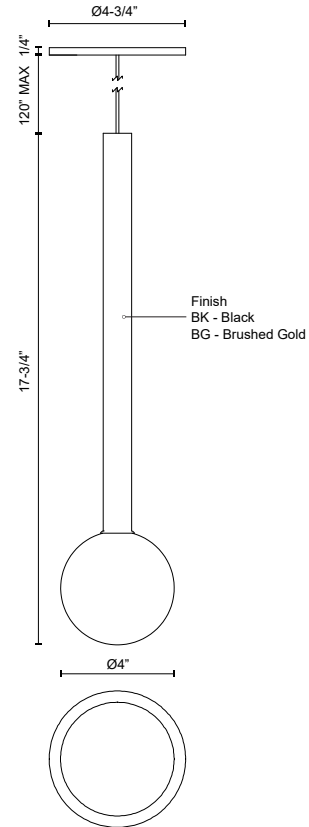

ELIXIR PD15518

PENDANTS

PROJECT

PD15518-BG
Brushed Gold

PD15518-BK
Black

SPECIFICATION DETAILS

* For custom options, consult factory for details.

Fixture Dimensions	D4" x H17-3/4"
Light Source	LED with DC Driver
Total Lumens	595lm
Wattage	8W
Delivered Lumens	BK-474lm
Voltage	120V
Color Temperature	3000K
CRI (Ra)	90CRI
Optional Color Temps	2700K - 5000K Available, Minimum Order Quantities Apply
LED Rated Life	50,000 hours
Dimming	100% - 10%, TRIAC or ELV Dimmer (Not Included)
Glass Details	Opal Glass
Adjustable	Yes
Wire Length	120" Max
Wire Type	Black Coaxial Wire
Minimum Hang Height	20"
Location	Dry
Warranty	5 Years
Canopy Dimensions	D4-3/4" x H1/4"

DESCRIPTION

Elixir is both decorative and minimal. With an opal glass globe or acrylic diffuser adorned by a thick metallic stem, this collection is both simple and geometrically interesting. Available with or without varied styling. Available in Black and Brushed Gold.