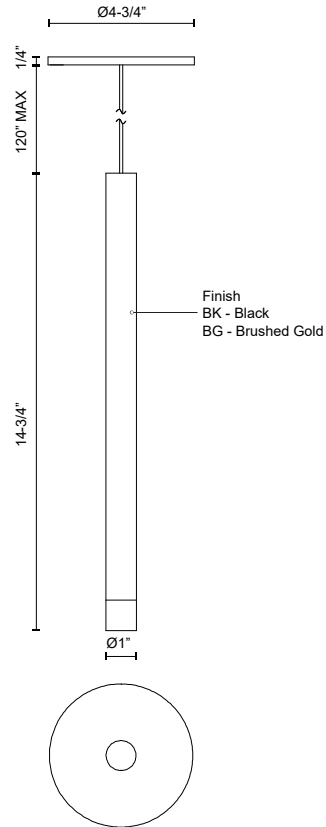

ELIXIR PD15415

PENDANTS

PROJECT

PD15415-BG
Brushed Gold

PD15415-BK
Black

SPECIFICATION DETAILS

* For custom options, consult factory for details.

Fixture Dimensions	D1" x H14-3/4"
Light Source	LED with DC Driver
Wattage	6W
Total Lumens	510lm
Delivered Lumens	BK-348lm
Voltage	120V
Color Temperature	3000K
CRI (Ra)	90CRI
Optional Color Temps	2700K - 5000K Available, Minimum Order Quantities Apply
LED Rated Life	50,000 hours
Dimming	100% - 10%, TRIAC or ELV Dimmer (Not Included)
Diffuser Details	Acrylic with Sandblasted Interior
Adjustable	Yes
Wire Length	120" Max
Wire Type	Black Coaxial Wire
Minimum Hang Height	16"
Location	Dry
Warranty	5 Years
CEC Title 24 JA8	Yes, JA8-19
Canopy Dimensions	D4-3/4" x H1/4"

DESCRIPTION

Elixir is both decorative and minimal. With an opal glass globe or acrylic diffuser adorned by a thick metallic stem, this collection is both simple and geometrically interesting. Available with or without varied styling. Available in Black and Brushed Gold.