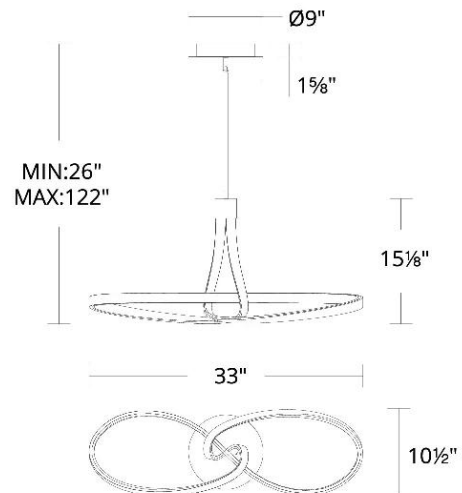

FEATURES

- Handcrafted, free flowing mobius strip of light. Variation expected.
- May be mounted on a sloped ceiling
- Three 12" and one 6" downrods included (additional downrods available)
- Spin-on round canopy with minimal hardware
- Driver concealed within the canopy

REPLACEMENT PARTS

- ROD-I06-PC130T-BK - 6" Rod (BK)
- ROD-I12-PC130T-BK - 12" Rod (BK)

FINISHES:

Chrome Black

LINE DRAWING:

PD-35433