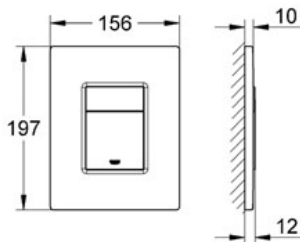

Product Description:

Wall Plate

Standard Specification:

- GROHE EcoJoy® technology for less water and perfect flow
- With fingerprint resistant surface
- For dual flush or start & stop actuation
- For pneumatic discharge valve
- Vertical and horizontal installation
- 6" x 7¾"
- Made of ABS