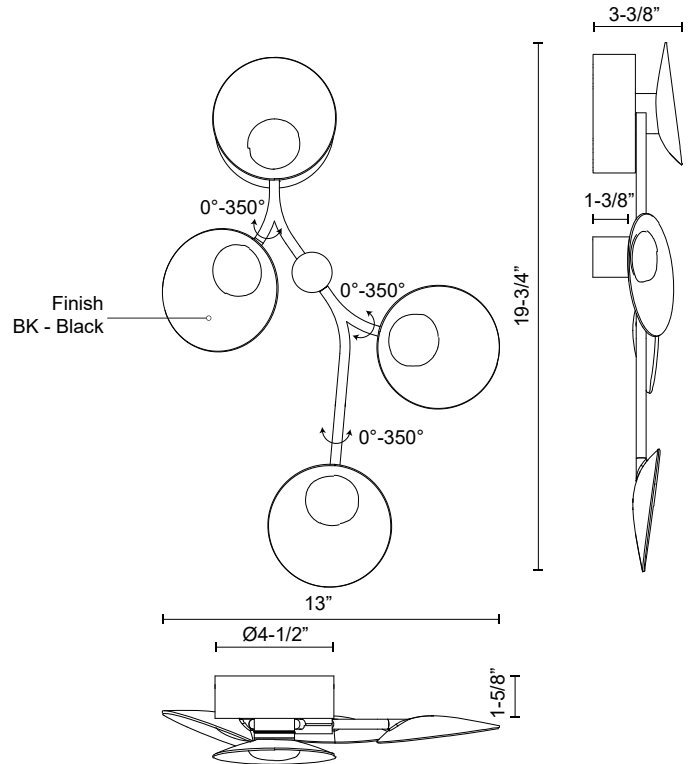

ROTAIRE WS90120

WALL

PROJECT

DESCRIPTION

Influenced by natural forms of flora, the Rotaire collection is a culmination of minimalist sensibilities and natural inspirations. Designed to mimic the form and flow of flowers and vines, the strong stems of this collection create the perfect frame for the illumination from each "leaf". The Rotaire is sure to bloom in both small and large spaces alike.

SPECIFICATION DETAILS

* For custom options, consult factory for details.

Fixture Dimensions	W13" x H19-3/4" x E3-3/8"
Light Source	LED with DC Driver
Wattage	20W
Total Lumens	1700lm
Delivered Lumens	948lm
Voltage	120V
Color Temperature	3000K
CRI (Ra)	90CRI
Optional Color Temps	2700K - 5000K Available, Minimum Order Quantities Apply
LED Rated Life	50,000 hours
Dimming	100% - 10%, TRIAC or ELV Dimmer (Not Included)
Diffuser Details	Frosted acrylic diffuser
Shade Details	Cast Aluminum Shade
ADA Compliant	Yes
Location	Dry
Compliance	ADA
Warranty	5 Years
Mounting Style	All Orientation; Wall;
CEC Title 24 JA8	Yes, JA8-19
Canopy Dimensions	D4-1/2" x E1-5/8"
Finish Option(s)	Black