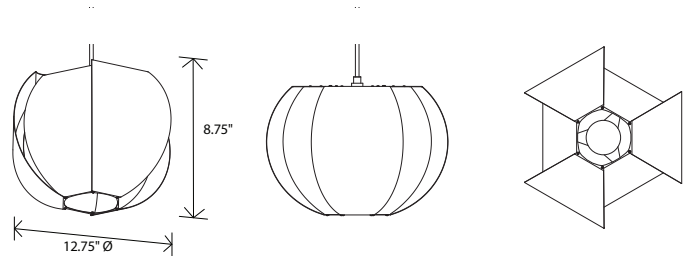

Veris 12, matte black with matte white interior

Veris, details

Veris was a concept we started exploring ten years ago. Two offset layers of petals simultaneously shield the light source while allowing reflected light to wash the inside petals, creating a dramatic ambient luminaire. The form materializes through a series of processes that utilize cutting edge CNC laser technology but still rely on skilled hand-rolling and bending of the aluminum petals.

Veris 12 pendant

Dimensions: 12.75" Ø, 8.75"
Product weight: 2 lb
Suitable for a sloped ceiling

Integrated LED Specifications

Light output: 1690 Lumens (source)
Light color: 2700 K, 3000 K, 3500 K or 4000 K
Color accuracy: 90+ CRI
Power usage: 19.5 W
Dimmable (see driver below)
Driver must be housed in J-box
Driver dimensions: 3.3" x 1.6" x 1", included

E26 Medium Base Specifications

Lamping: E26 base, type A lamp, 60 W max
Input voltage: 250 V AC max
Bulb not included

Textured Black Powdercoat (CM-049) low profile round canopy with SVT-3 Cable, Black (CM-039)
Canopy dimensions: 5" Ø, 0.3"
See website for more canopy information
Field adjustable drop length: 0'6" min - 8'0" max
Specifications subject to change