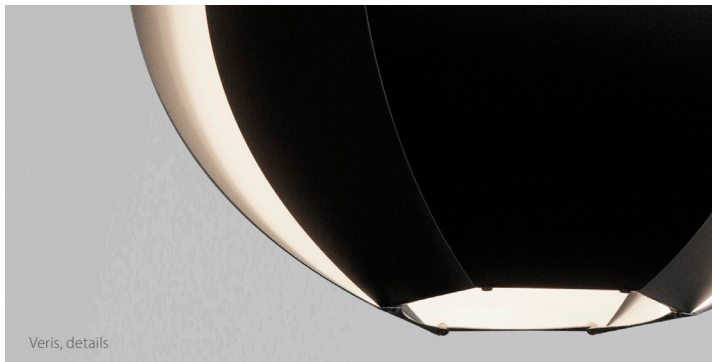

Veris 12, matte black with matte white interior

Veris, details

Veris was a concept we started exploring ten years ago. Two offset layers of petals simultaneously shield the light source while allowing reflected light to wash the inside petals, creating a dramatic ambient luminaire. The form materializes through a series of processes that utilize cutting edge CNC laser technology but still rely on skilled hand-rolling and bending of the aluminum petals.

Veris 12 pendant

Dimensions: 12.75" Ø, 8.75"
Product weight: 2 lb
Suitable for a sloped ceiling

Integrated LED Specifications

Light output: 1690 Lumens (source)
Light color: 2700 K, 3000 K, 3500 K or 4000 K
Color accuracy: 90+ CRI
Power usage: 19.5 W
Dimmable (see driver below)
Driver must be housed in J-box
Driver dimensions: 3.3" x 1.6" x 1", included

E26 Medium Base Specifications

Lamping: E26 base, type A lamp, 60 W max
Input voltage: 250 V AC max
Bulb not included

Textured Black Powdercoat (CM-049) low profile round canopy with SVT-3 Cable, Black (CM-039)
Canopy dimensions: 5" Ø, 0.3"
See website for more canopy information
Field adjustable drop length: 0'6" min - 8'0" max
Specifications subject to change

MATERIAL & FINISH OPTIONS

Shade Material

matte black (CM-085) with matte white interior
brushed aluminum (CM-012)
brushed rose gold (CM-046)
brushed brass (CM-047)
distressed brass (CM-096)
gloss white (CM-054)