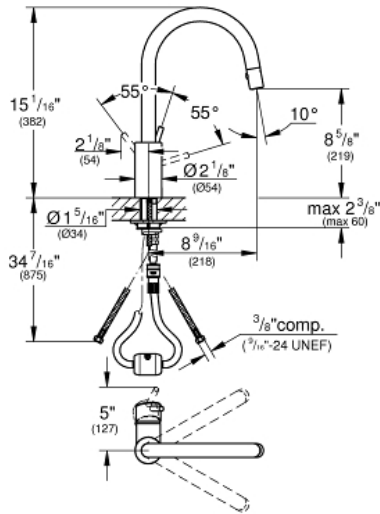

CONCETTO
Single-Handle Kitchen Faucet
MODEL # 3134900E

Pure Freude
an Wasser

Product Description:
CONCETTO
Single-Handle Kitchen Faucet

- Standard Specification:**
- High spout
 - Single hole installation
 - **GROHE StarLight** finish
 - **GROHE SilkMove** 1.4" (35 mm) ceramic cartridge
 - **GROHE EcoJoy** 1.5 gpm (5.7 l/min) flow restrictor flow strainer
 - Swivel Spout
 - Integrated non-return valve
 - Protected against backflow
 - Stainless steel flex lines
 - Quick installation system

- Applicable Codes & Standards:**
- Energy Policy Act of 1992
 - NSF 61
 - ASME A112.18.1/CSA B125.1
 - ICC/ANSI A117.1

Color:
 3134900E StarLight Chrome