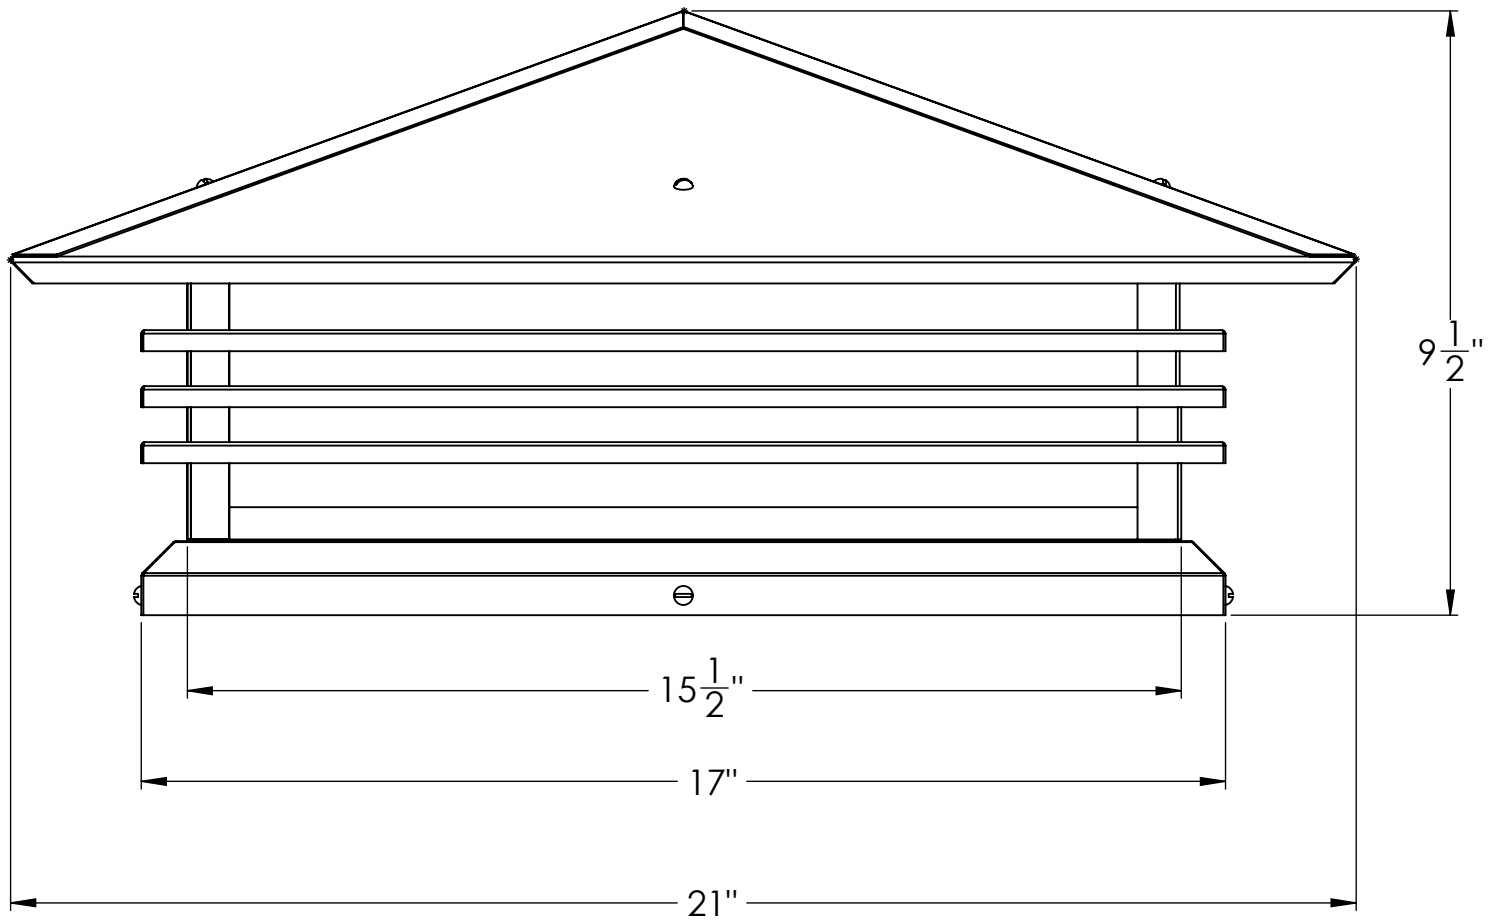

2XL

LAMP:	INCANDESCENT
WATTS:	2-100W
VOLTS:	12V or 120V
UL:	WET