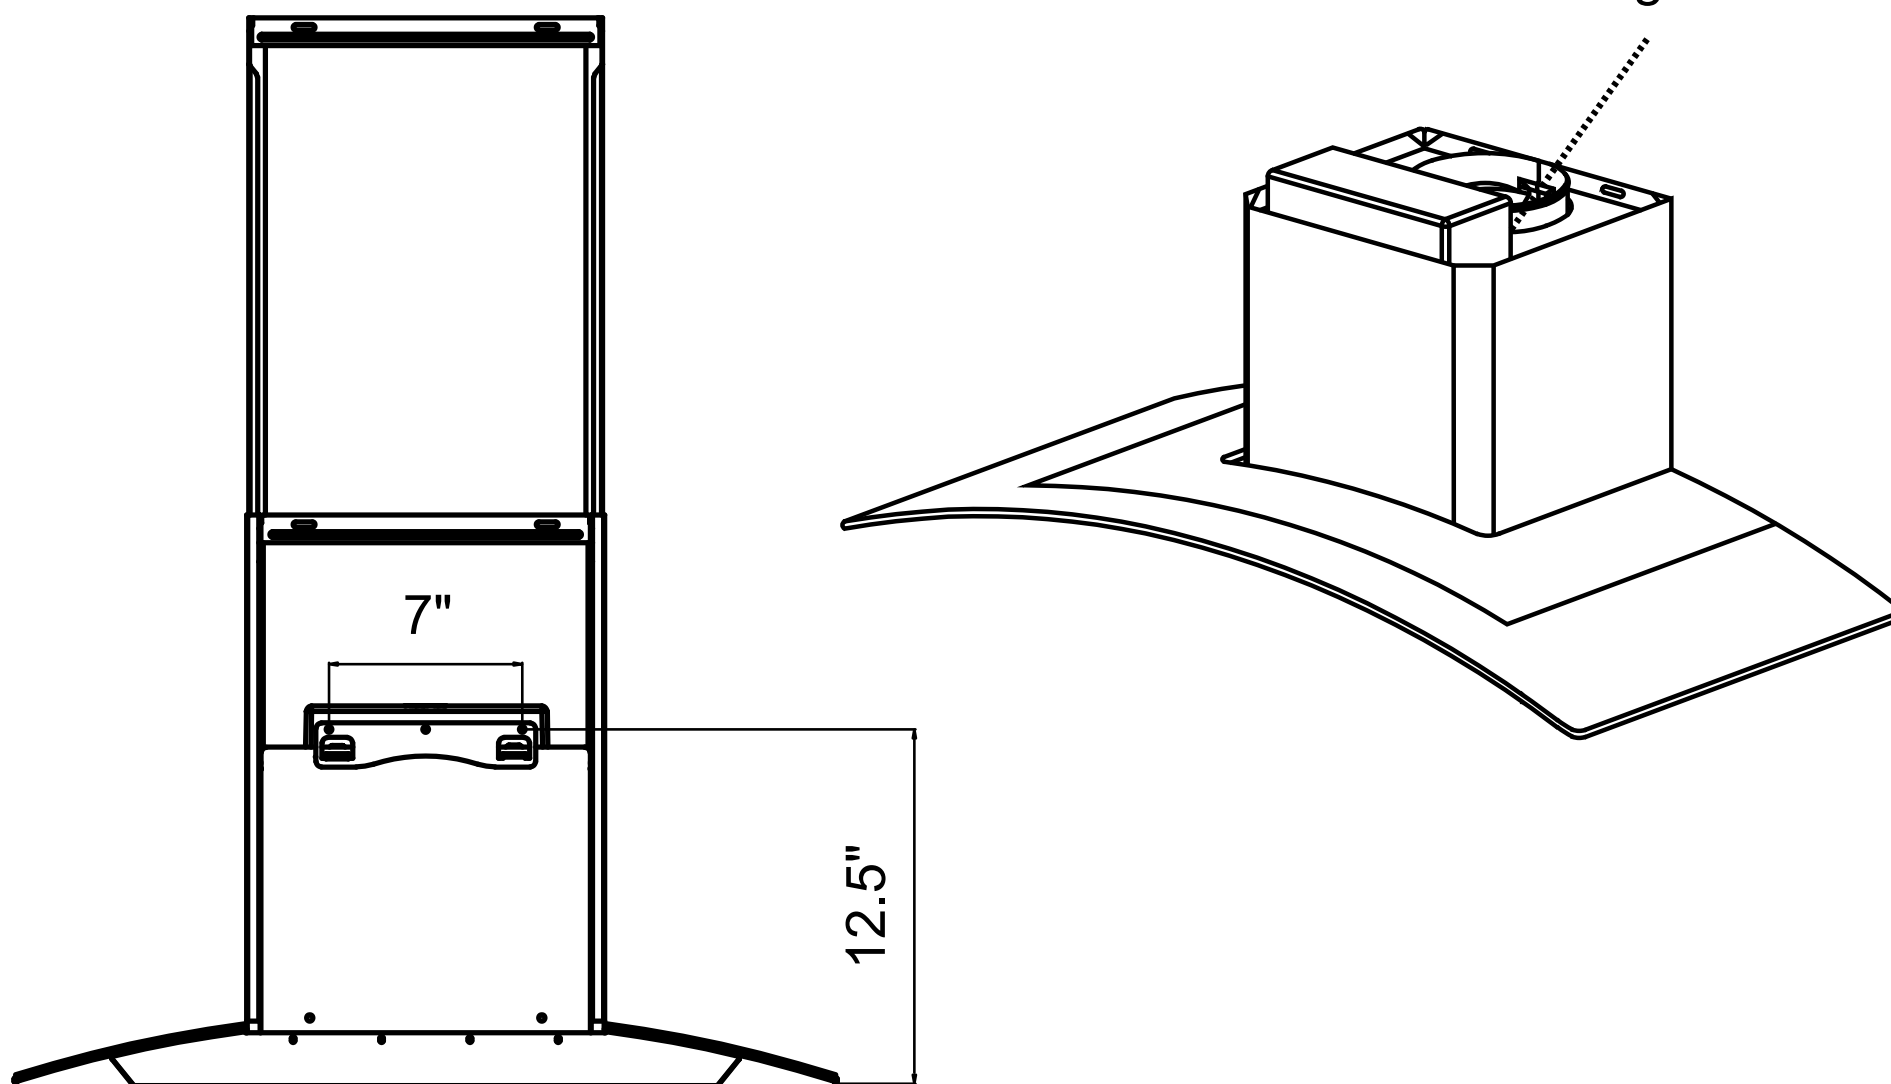

See Page 2 for dimensions

For more information, please visit: [www.cosmoappliances.com](http://www.cosmoappliances.com)

# DIMENSIONS

## COS-668WRC75 Range Hood

Assembled Product Dimensions

Location of 3-Prong Power Cord

Dimensions (WxDxH): 30" x 18.5" x 21.5-39.2"