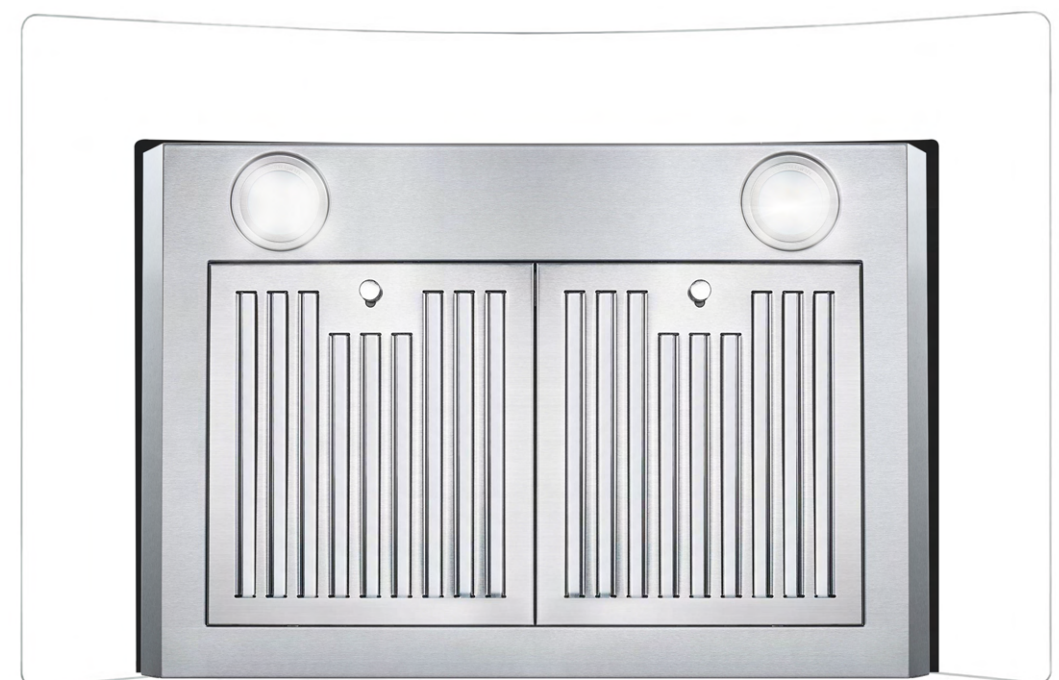

## COS-668WRC75 Range Hood

<b>Size</b>	30 Inch
<b>Mounting Type</b>	Wall Mount
<b>Controls</b>	Push Button
<b>Filters</b>	2 x Stainless Steel Baffle Filters
<b>Material</b>	Stainless Steel, Tempered Glass
<b>Air Flow</b>	380 CFM
<b>Noise Level</b>	65dB (Max)
<b>Vent Style</b>	External
<b>Lighting</b>	2 x Front LED
<b>Voltage</b>	120V / 60Hz
<b>Wattage</b>	193W
<b>Included Components</b>	Bulb(s), Damper, Exhaust Vent, Fan Hardware, Installation Kit, Power Cord

### COS-668WRC75

The perfect piece for any contemporary kitchen, Cosmo's COS-668WRC75 Range Hood is powered by 380 CFM of suction, front LED lights and ARC-FLOW® Permanent Filters.

3 Fan Speeds

Push Button Controls

### Features

- Designed for wall mounting
- 3 fan speeds
- 380 CFM airflow capacity
- Push button controls
- ARC-FLOW® Permanent Filters
- 2 front LED lights
- 65 dB for quiet operation
- Curved tempered glass hood