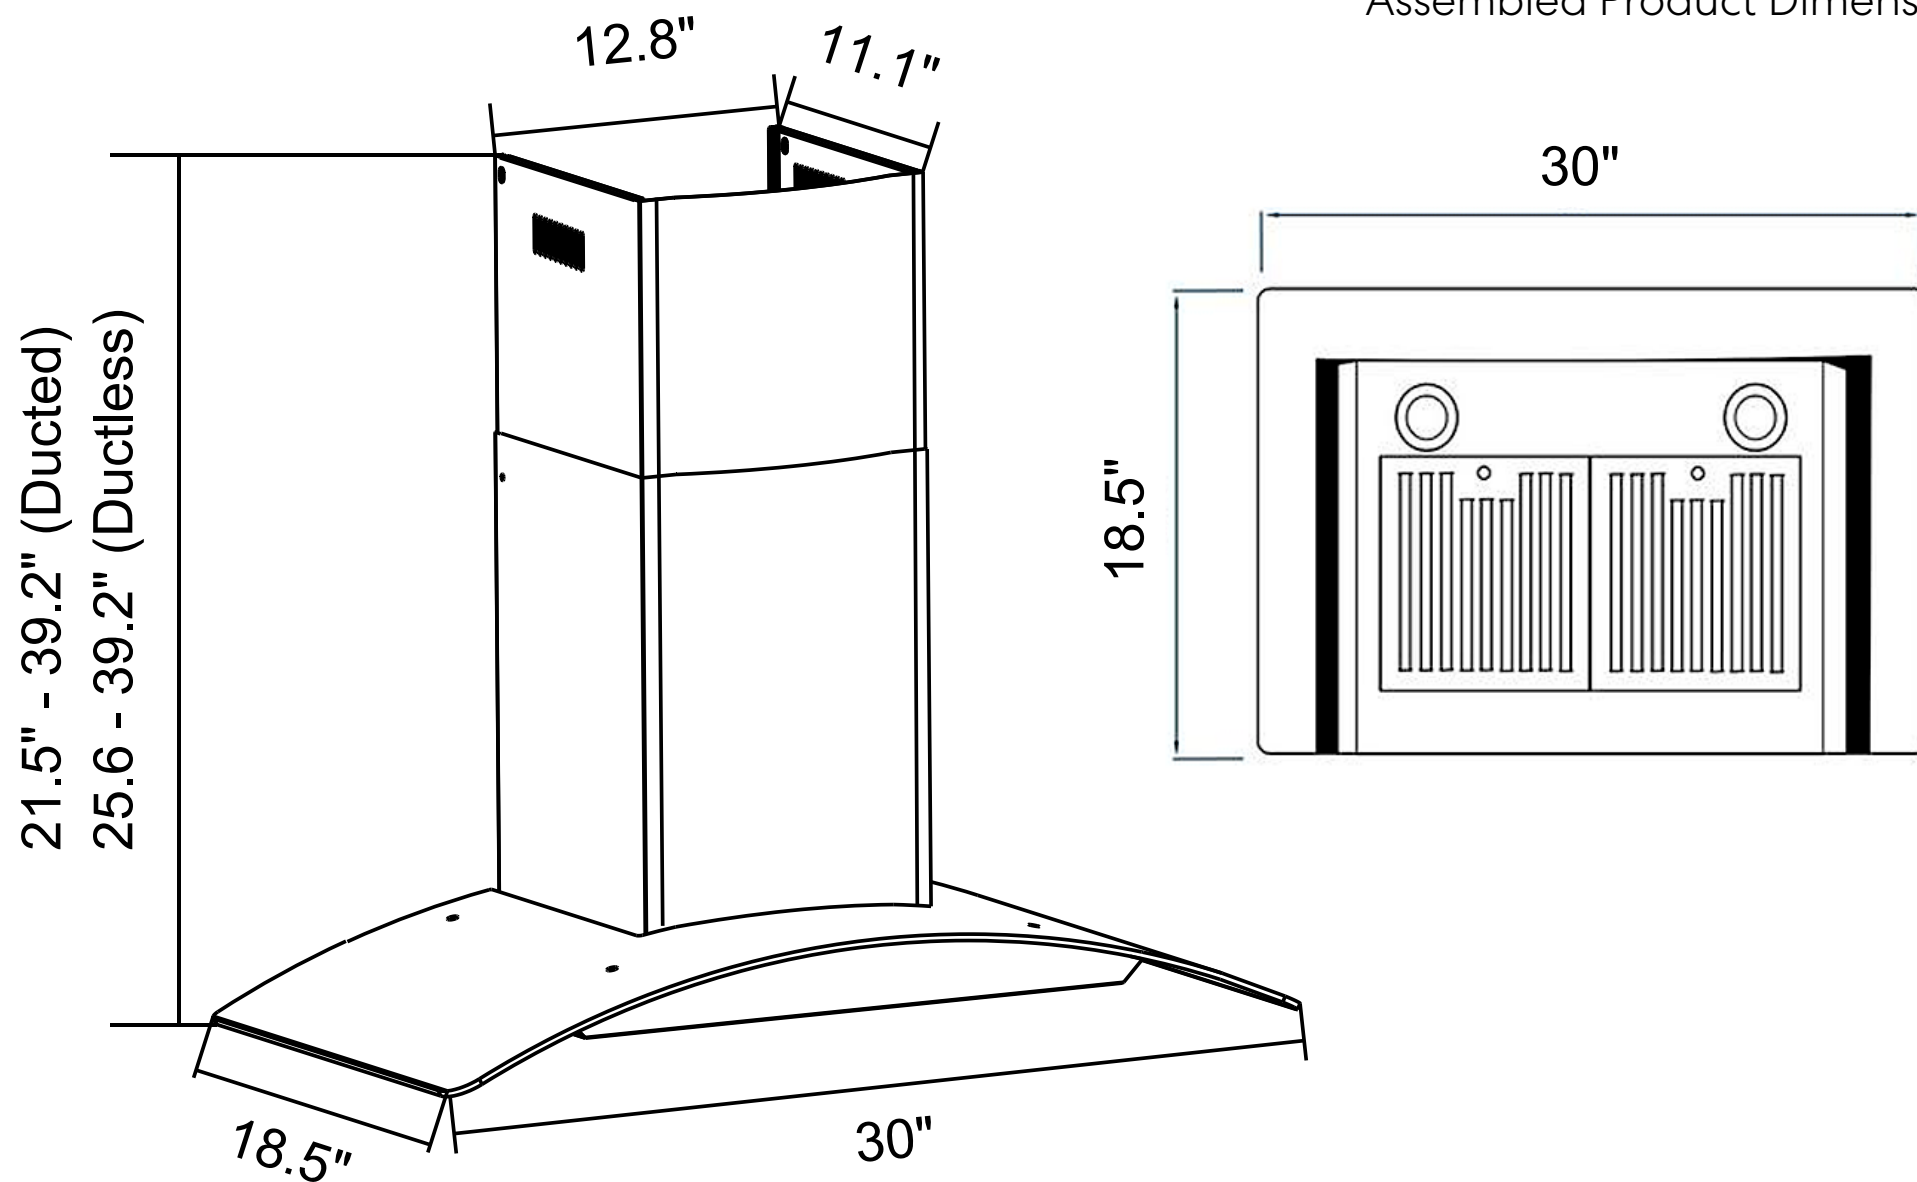

See Page 2 for dimensions

For more information, please visit: [www.cosmoappliances.com](http://www.cosmoappliances.com)

# DIMENSIONS

## COS-668WRC75 Range Hood

Assembled Product Dimensions

Location of 3-Prong Power Cord

Dimensions (WxDxH): 30" x 18.5" x 21.5-39.2"