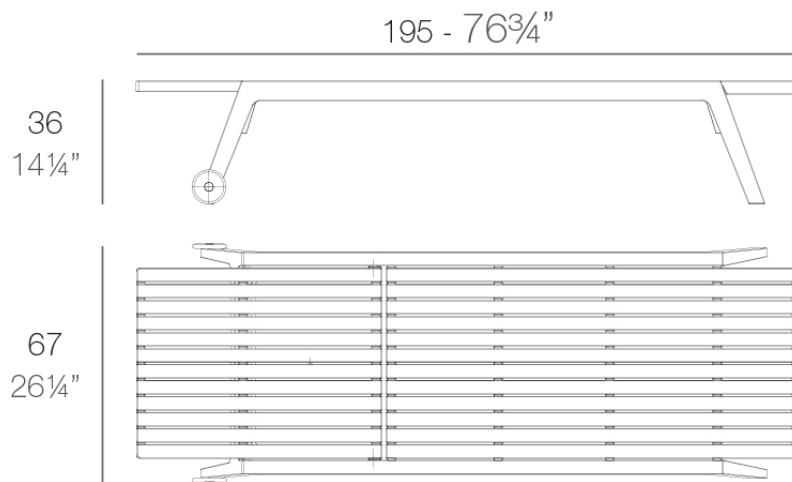

Info

Description

Made of injected polypropylene with fiber glass. Stackable. Available in several colors. Item suitable for indoor and outdoor use.

Weight: 18.49 Kg

SPRITZ Tumbona
SPRITZ Sun Chaise

Accessories