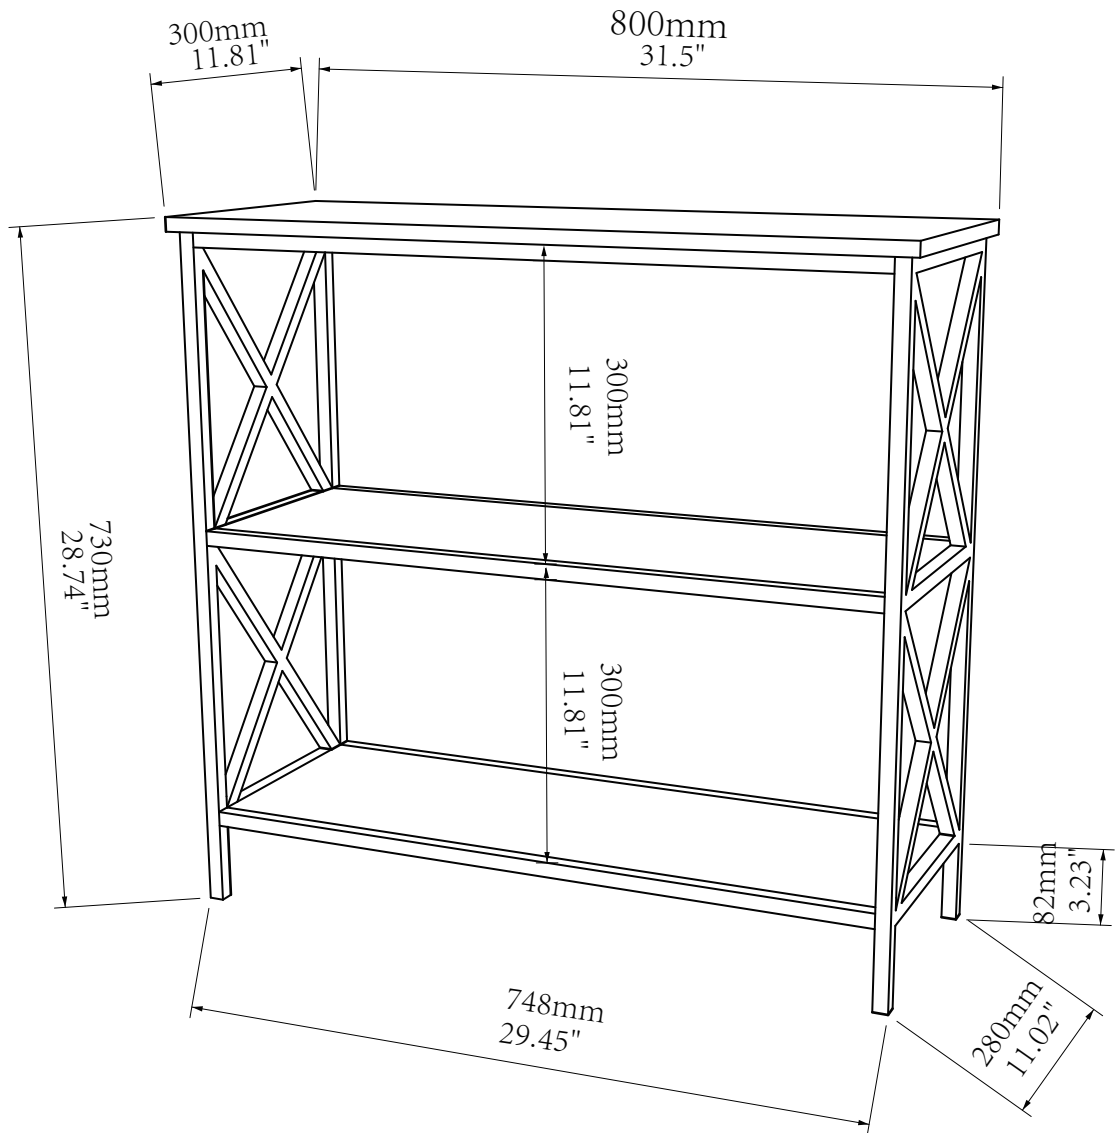

Product size chart

N.W. 25.41 lbs
Weight Capacity: 110 lbs