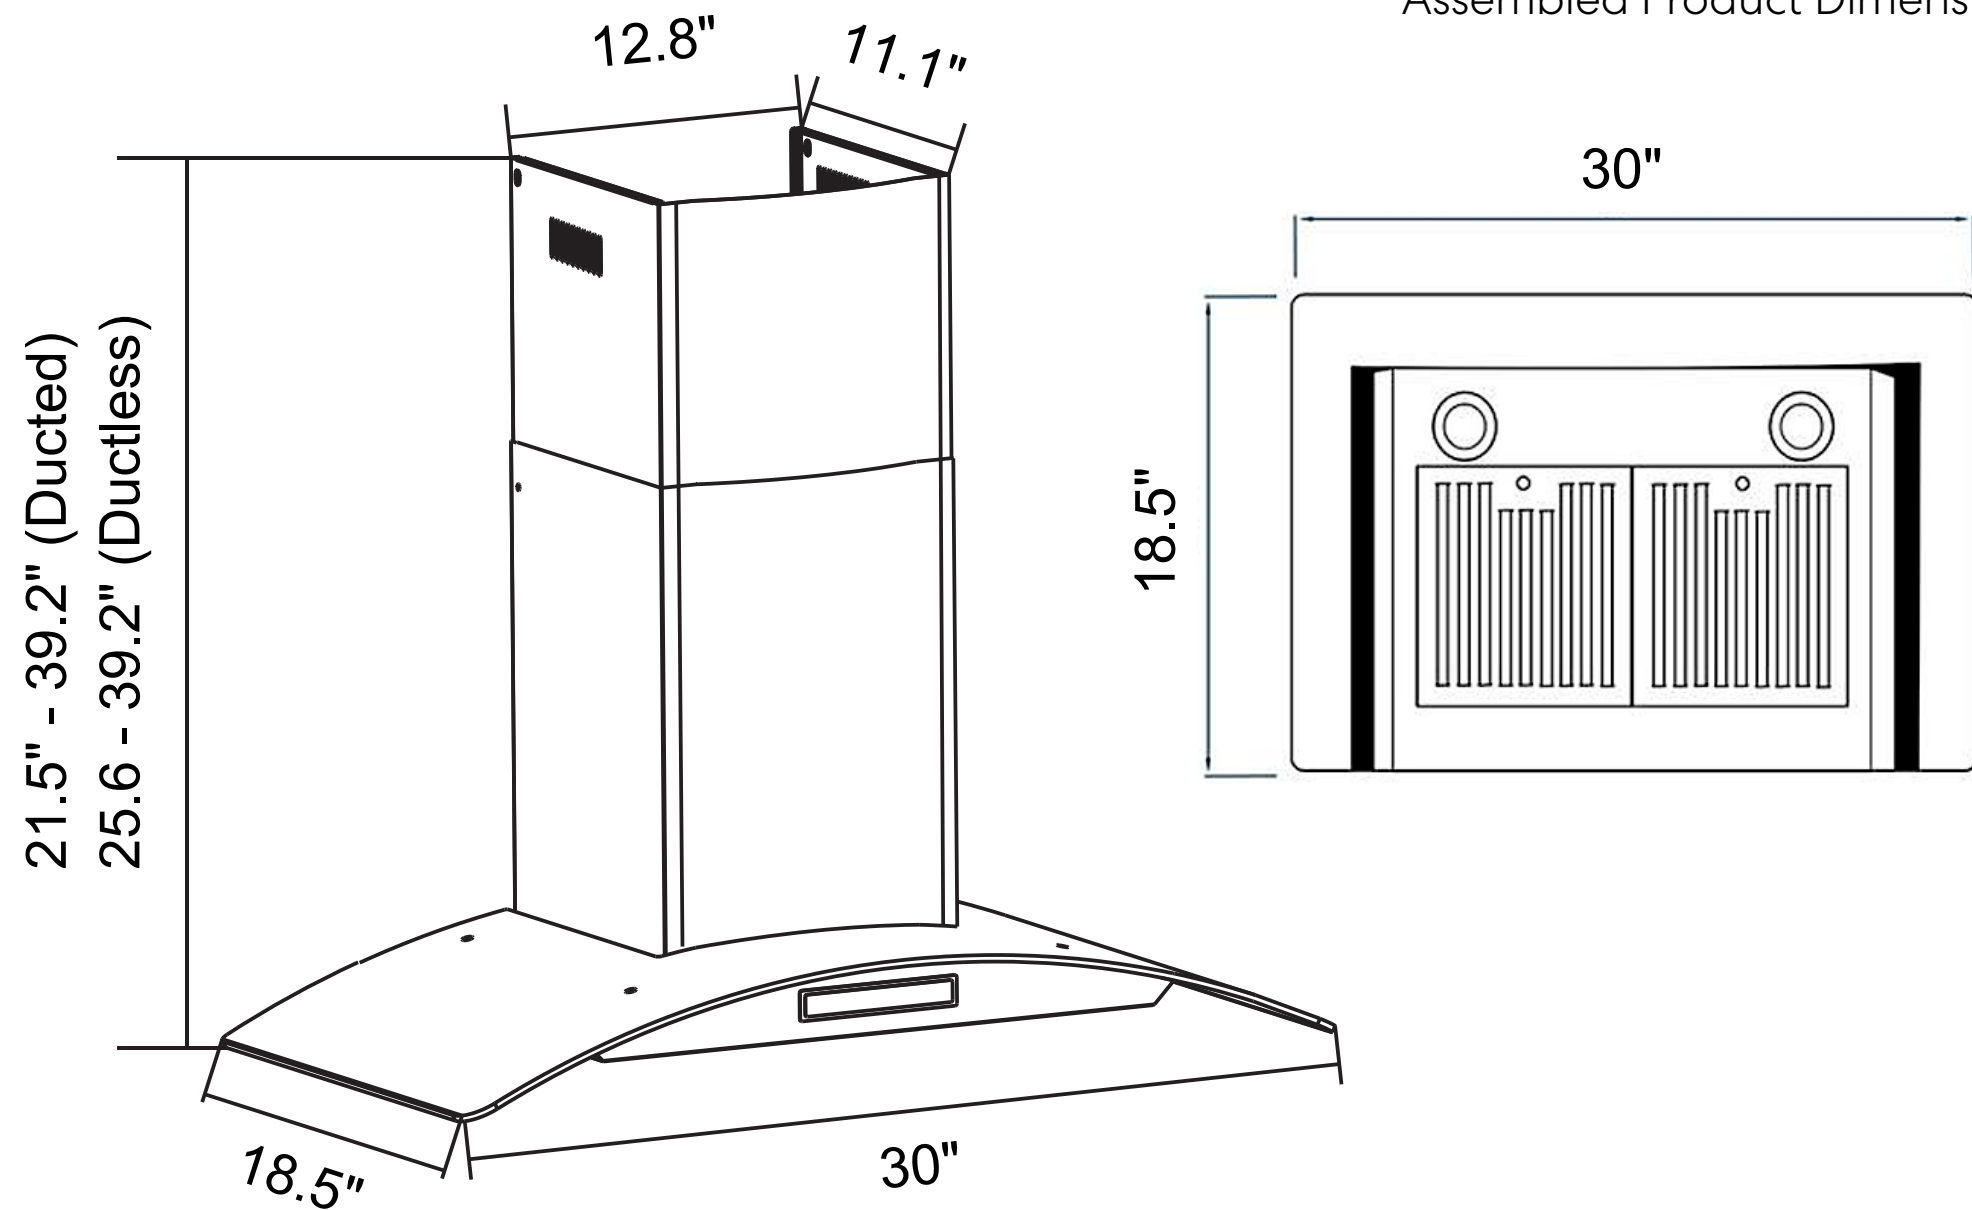

SPECIFICATIONS

COS-668WRCS75 Range Hood

Size	30 Inch
Mounting Type	Wall Mount
Controls	Soft Touch with LCD Display
Filters	2 x Stainless Steel Baffle Filters
Material	Stainless Steel, Tempered Glass
Air Flow	380 CFM
Noise Level	65dB (Max)
Vent Style	External
Lighting	2 x Front LED
Voltage	120V / 60Hz
Wattage	193W
Included Components	Bulb(s), Damper, Exhaust Vent, Fan Hardware, Installation Kit, Power Cord

LED Lighting

Features

- Designed for wall mounting
- 3 fan speeds
- 380 CFM airflow capacity
- Soft touch controls with LCD display
- ARC-FLOW® Permanent Filters
- 2 front LED lights
- 65 dB for quiet operation
- Curved tempered glass hood

See Page 2 for dimensions

DIMENSIONS

COS-668WRCS75 Range Hood

Assembled Product Dimensions

Location of
3-Prong Power Cord

Dimensions (WxDxH): 30" x 18.5" x 21.5-39.2"