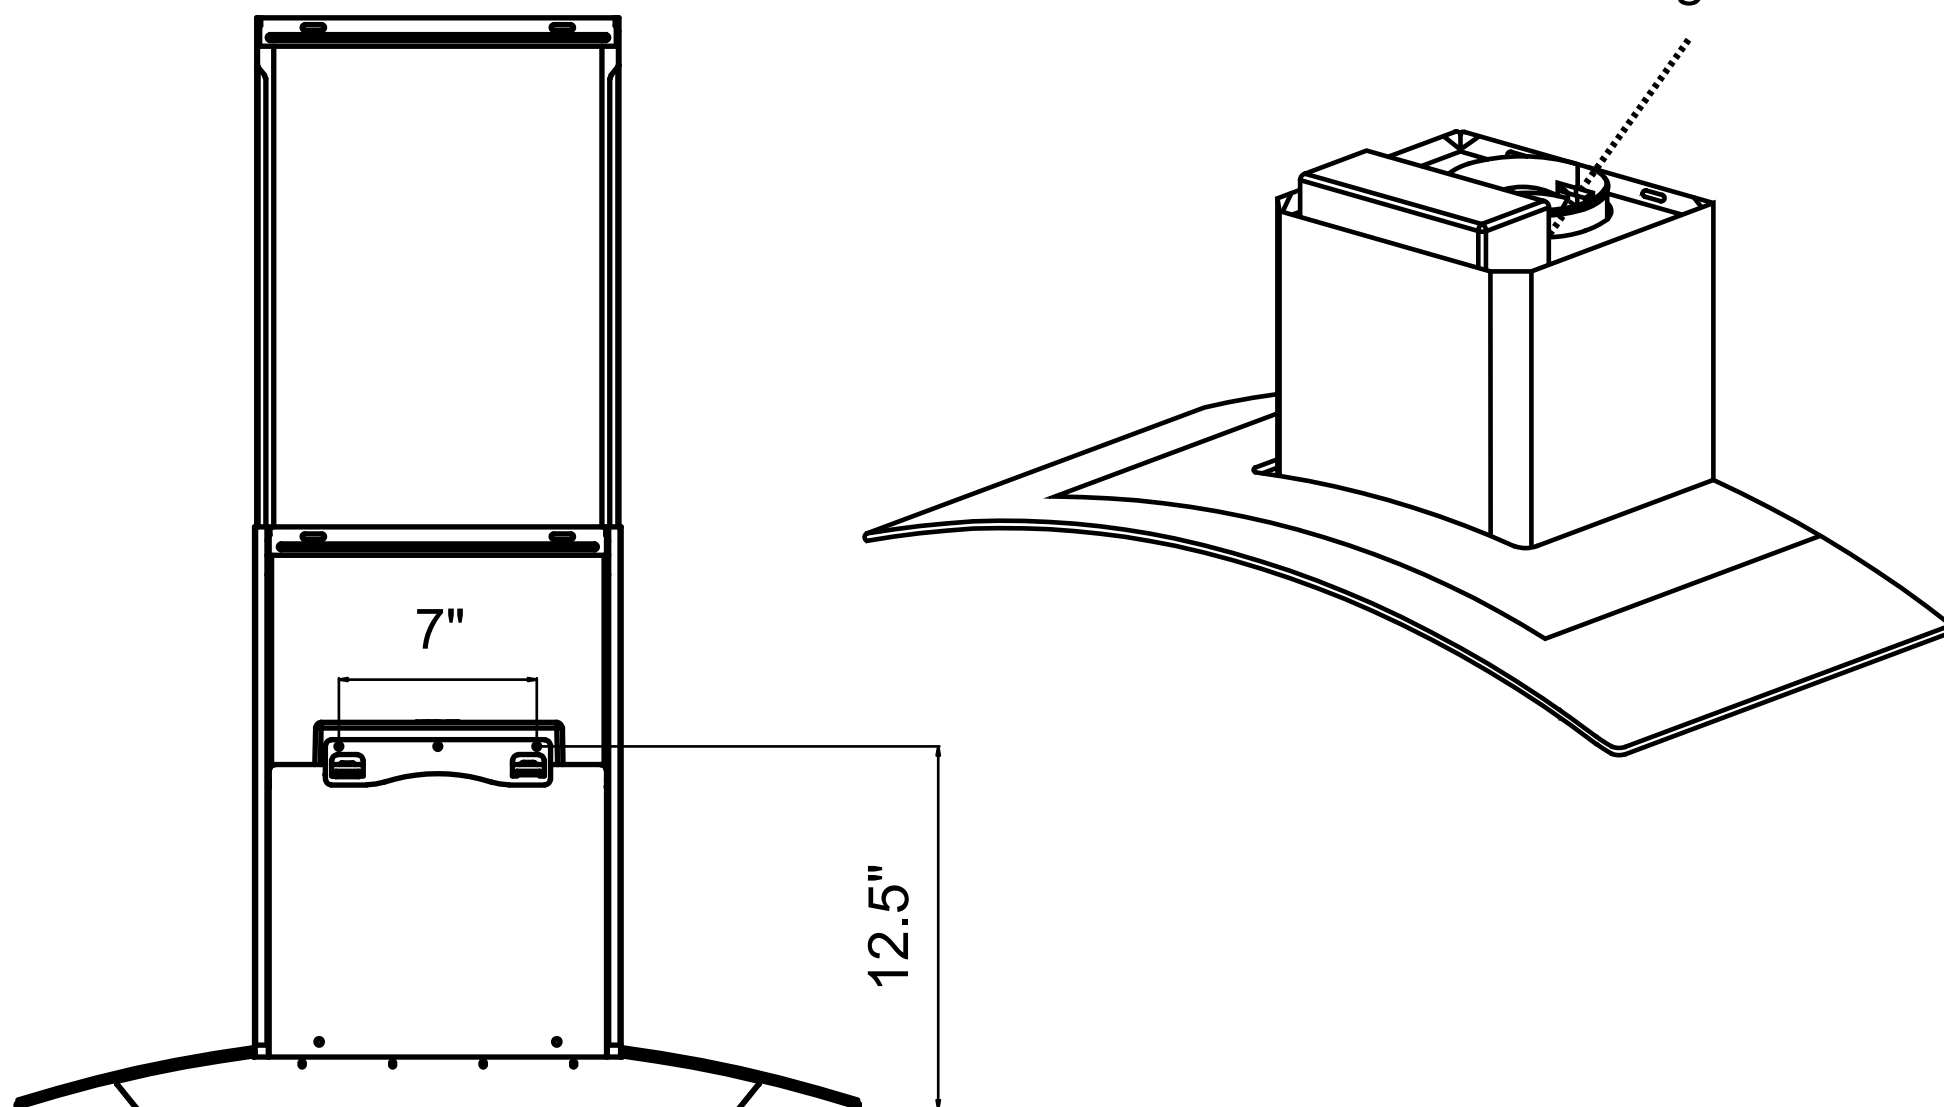

See Page 2 for dimensions

DIMENSIONS

COS-668WRCS75 Range Hood

Assembled Product Dimensions

Location of
3-Prong Power Cord

Dimensions (WxDxH): 30" x 18.5" x 21.5-39.2"