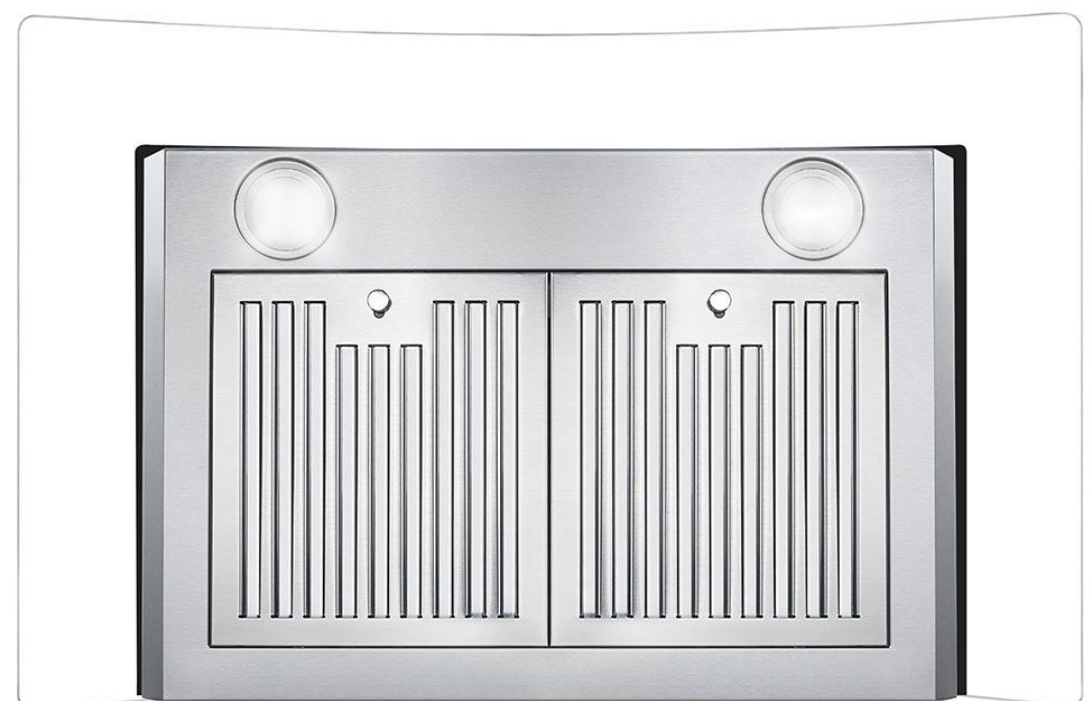

SPECIFICATIONS

COS-668WRCS75 Range Hood

Size	30 Inch
Mounting Type	Wall Mount
Controls	Soft Touch with LCD Display
Filters	2 x Stainless Steel Baffle Filters
Material	Stainless Steel, Tempered Glass
Air Flow	380 CFM
Noise Level	65dB (Max)
Vent Style	External
Lighting	2 x Front LED
Voltage	120V / 60Hz
Wattage	193W
Included Components	Bulb(s), Damper, Exhaust Vent, Fan Hardware, Installation Kit, Power Cord

COS-668WRCS75

The perfect piece for any contemporary kitchen, Cosmo's COS-668WRCS75 Range Hood is powered by 380 CFM of suction, front LED lights and ARC-FLOW® Permanent Filters.

3 Fan Speeds

Soft Touch Controls

LED Lighting

Features

- Designed for wall mounting
- 3 fan speeds
- 380 CFM airflow capacity
- Soft touch controls with LCD display
- ARC-FLOW® Permanent Filters
- 2 front LED lights
- 65 dB for quiet operation
- Curved tempered glass hood

See Page 2 for dimensions

DIMENSIONS

COS-668WRCS75 Range Hood

Assembled Product Dimensions

Location of
3-Prong Power Cord

Dimensions (WxDxH): 30" x 18.5" x 21.5-39.2"