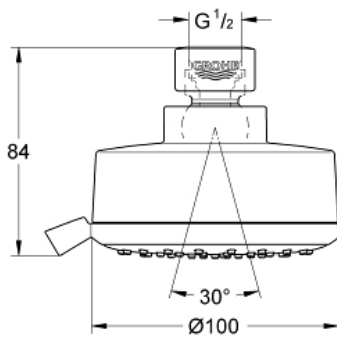

NEW TEMPESTA  
COSMOPOLITAN 100  
Shower Head 4 Sprays  
MODEL # 26043GN1

Pure Freude  
an Wasser

GROHE

**Product Description:**  
NEW TEMPESTA COSMOPOLITAN 100  
Shower Head 4 Sprays

**Standard Specification:**

- 4 Sprays: GROHE Rain O<sup>2</sup>, Rain, Massage and Jet
- Rotating ball joint ± 15°
- 1/2" Connection thread
- GROHE EcoJoy 1.75 gpm (6.6 l/min) flow limiter
- GROHE DreamSpray perfect spray pattern
- GROHE StarLight finish
- SpeedClean anti-lime system
- Inner WaterGuide for a longer life
- Max Flow Rate: 1.75 gpm (6.6 L/min)
- Min. recommended pressure: 15 psi (1.0 bar)