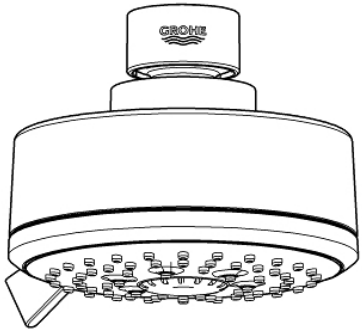

NEW TEMPESTA  
COSMOPOLITAN 100  
Shower Head 4 Sprays  
MODEL # 26043GN1

Pure Freude  
an Wasser

GROHE

**Product Description:**  
NEW TEMPESTA COSMOPOLITAN 100  
Shower Head 4 Sprays

**Standard Specification:**

- 4 Sprays: GROHE Rain O<sup>2</sup>, Rain, Massage and Jet
- Rotating ball joint ± 15°
- 1/2" Connection thread
- GROHE EcoJoy 1.75 gpm (6.6 l/min) flow limiter
- GROHE DreamSpray perfect spray pattern
- GROHE StarLight finish
- SpeedClean anti-lime system
- Inner WaterGuide for a longer life
- Max Flow Rate: 1.75 gpm (6.6 L/min)
- Min. recommended pressure: 15 psi (1.0 bar)