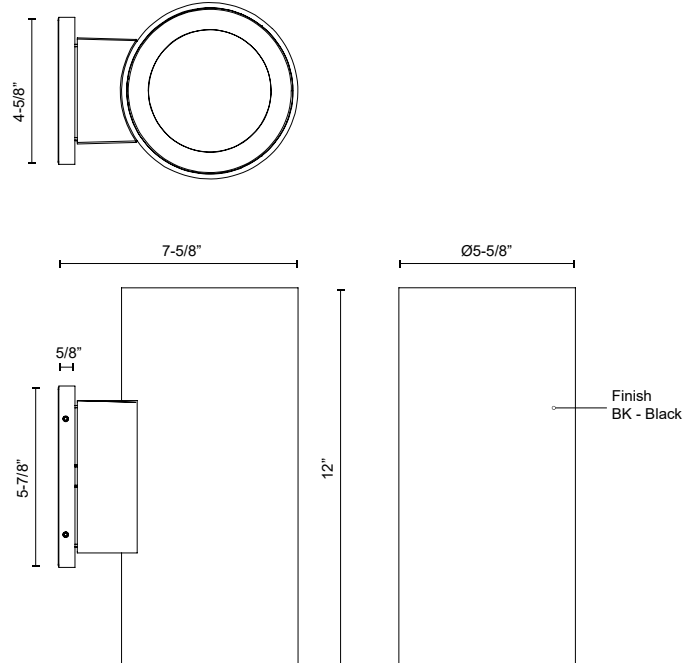

LORNA EW47512-UNV

WALL

PROJECT

EW47512-BK-UNV
Black

SPECIFICATION DETAILS

Fixture Dimensions	W5-5/8" x H12" x E7-5/8"
Light Source	LED with DC Driver
Wattage	41W
Total Lumens	3400lm
Delivered Lumens	3131lm
Voltage	120-277V
Color Temperature	3000K
CRI (Ra)	90CRI
Optional Color Temps	2700K - 5000K Available, Minimum Order Quantities Apply
LED Rated Life	50,000 hours
Dimming	100% - 10%, TRIAC or ELV Dimmer (Not Included)
Glass Details	Clear Glass
Shade Details	Multi-Faceted Aluminum Reflector
Location	Wet, IP65
Illumination Direction	Up and Down
Mounting Style	All Orientation; Wall;
Height from center	6"
Material	Aluminum
Canopy Dimensions	W4-5/8" x H5-7/8" x E5/8"
Paint Finish	BK02

* For custom options, consult factory for details.

* For warranty information, please visit www.kuzcolighting.com/warranty

DESCRIPTION

Lorna cohesively bridges divergent accent lighting. Inset from both concave surfaces of the tubular enclosure are a combination of narrow beam reflector and tempered glass cover, projecting a column of LED illumination up and downward. Available in black powder-coated finish.