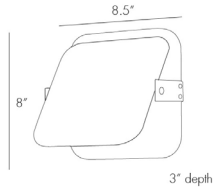

## MERCURY SCONCE

WINDSOR SMITH

DS49002

H: 8 IN, W: 8.5 IN, D: 3 IN

Antique Brass

Contract Suitable As Is

This extremely practical wall sconce pivots to allow the customization of the light source: top, bottom, or side depending on what you want to highlight. Finished in antique brass, this light is at its essence classically simple and completely modern.

### DIMENSIONS

Center Of Mount From Btm Mount	4 IN
	H: 8 IN, W: 8.5 IN