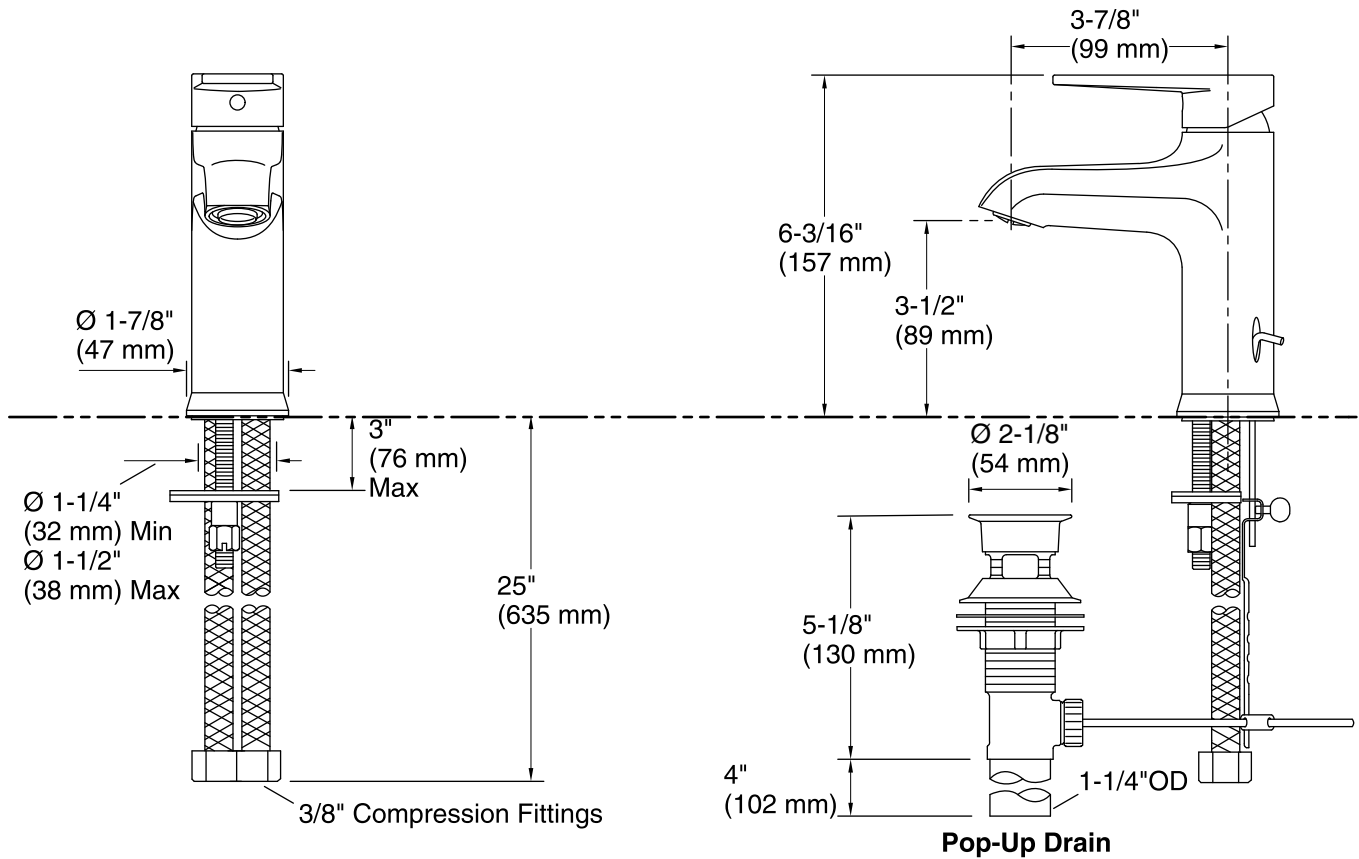

Technical Information

All product dimensions are nominal.

Faucet:

Flow rate: 1.2 gal/min (4.5 l/min)

Pressure: 60 psi (4.1 bar)

Drain included: Yes

Spout:

Spout reach: 3-7/8" (99 mm)

Notes

Install this product according to the installation instructions.

ADA, OBC, CSA B651 compliant when installed to the specific requirements of these regulations.