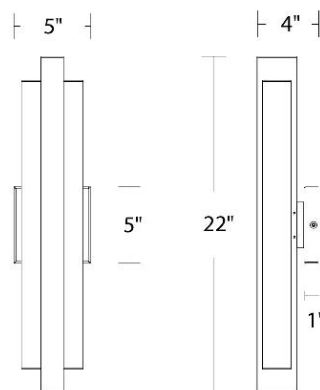

#### DESCRIPTION

In a deceptively simple design, two substantial rectangles intersect. Bright LED illumination is delivered from the bottom and back of this minimalist light, creating an arresting pattern on the wall.

#### LINE DRAWING:

WS-W57422