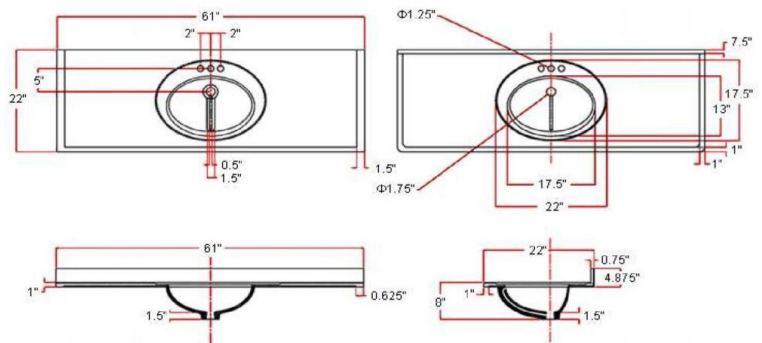

61" Cultured Marble Vanity Top
Solid White

SPECIFICATIONS

| | |
|--------------------------------|-----------------------------------|
| MATERIAL: | Cultured Marble |
| TOOLS NEEDED FOR INSTALLATION: | 100% Silicone |
| ASSEMBLED DIMENSIONS: | 11 in H x 61 in W x 22 in D |
| ASSEMBLED WEIGHT: | 72.86 lbs |
| NUMBER OF MOUNTING HOLES: | 3 |
| BOWL MATERIAL: | Cultured Marble |
| BACK SPLASH INCLUDED: | Yes |
| NUMBER OF BOWLS: | 1 |
| BOWL DIMENSIONS: | 5.63 in H x 12.4 in W x 18.7 in D |
| BOWL SHAPE: | Oval |
| SINK THICKNESS: | 0.98in |
| MOUNTING TYPE: | Integrated |
| OVERFLOW HOLE: | Yes |
| VANITY TOP COLOR: | Solid White |
| FAUCET TYPE: | Centerset |