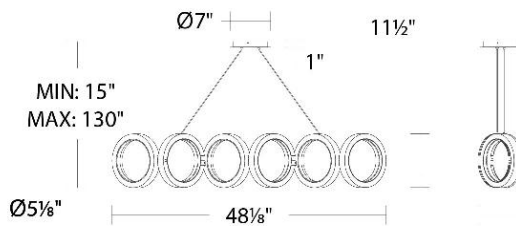

WAC LIGHTING

Cabot

Pendant 4CCT

Fixture Type: _____

Catalog Number: _____

Project: _____

Location: _____

Model & Size	Color Temp	Finish	LED Watts	LED Lumens	Delivered Lumens
PD-53448 48"	2700K	BK Black	40 W	2560	901
	3000K		40 W	2560	901
	3500K		40 W	2560	901
	4000K		40 W	2560	901

FEATURES

- Contracts and extends for an adjustable length and customized look
- Low profile, adjustable powered aircraft cables for an ultra-clean look
- May be mounted on a sloped ceiling
- Built in color temperature adjustability. Switch from 2700K/3000K/3500K/4000K
- Spin-on round canopy with minimal hardware
- Driver concealed within the canopy

FINISHES:

Black

LINE DRAWING:

PD-53448