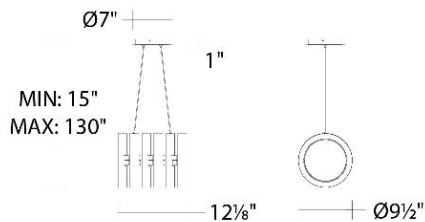

FINISHES:

Black

LINE DRAWING:

PD-53448