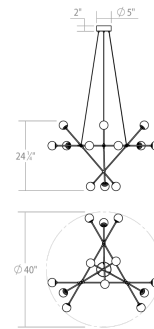

SONNEMAN
A WAY OF LIGHT

 Download

proton™ Alpha LED Pendant

2082.13W

DIMENSIONS

Height	27"
Minimum Height	27"
Maximum Height	147"
Diameter	40"
Canopy/Backplate/Base	5"
Hanging Details	10' Adjustable Cord"

ELECTRICAL SPECS

Bulb Type	Integral LED
Bulb Quantity	12
Bulb Included?	Yes
Wattage	30
Initial Lumens	2640
Input Voltage	120VAC
CCT	3000K
CRI	90
Power Supply Type	Driver
Power Supply Quantity	1
Power Supply Location	Canopy
Dimming Type	TRIAC/ELV

SHIPPING

SHADE 1

Quantity	12
Color	White Crushed Glass
Material	Glass
Height	2.5"

AVAILABLE FINISHES

Satin Nickel (.13)
Polished Black Nickel (.37)

GENERAL LISTINGS

cETL
cUL
Dry Location

PROJECT