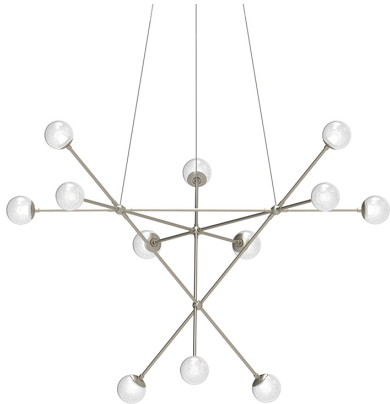

SONNEMAN
A WAY OF LIGHT

 Download

proton™ Alpha LED Pendant

2082.13W

DIMENSIONS

Height	27"
Minimum Height	27"
Maximum Height	147"
Diameter	40"
Canopy/Backplate/Base	5"
Hanging Details	10' Adjustable Cord"

ELECTRICAL SPECS

Bulb Type	Integral LED
Bulb Quantity	12
Bulb Included?	Yes
Wattage	30
Initial Lumens	2640
Input Voltage	120VAC
CCT	3000K
CRI	90
Power Supply Type	Driver
Power Supply Quantity	1
Power Supply Location	Canopy
Dimming Type	TRIAC/ELV

SHIPPING

SHADE 1

Quantity	12
Color	White Crushed Glass
Material	Glass
Height	2.5"

AVAILABLE FINISHES

Satin Nickel (.13)
Polished Black Nickel (.37)

GENERAL LISTINGS

cETL
cUL
Dry Location

PROJECT