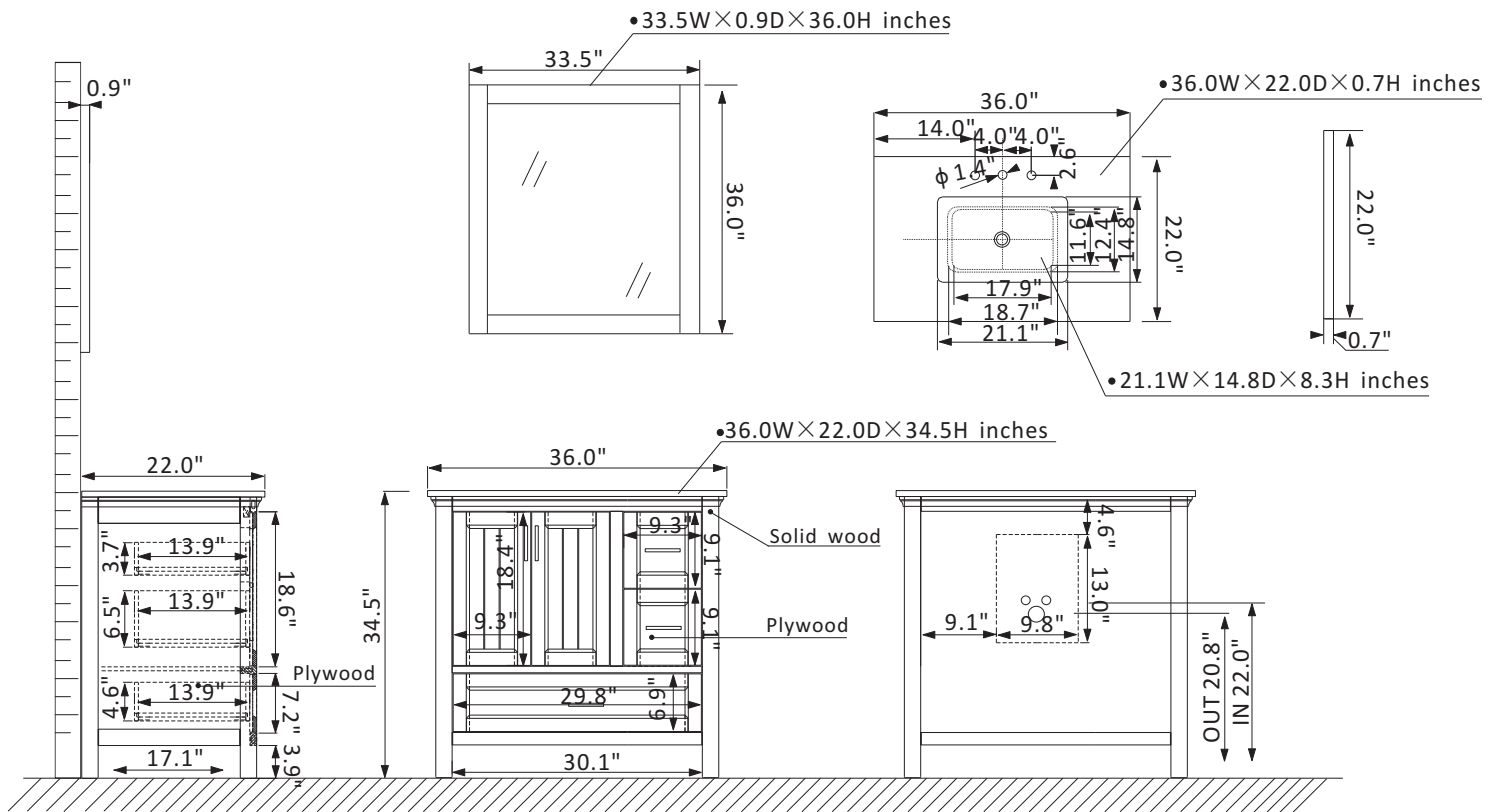

Altair Isla Vanity Collection 538036-CB-CA

Features

Construction: Solid wood / plywood

Finish: White, Gray or Classic Blue Finish

Countertop: Natural Carrara white marble

Sink: Rectangular, undermount ceramic basin with overflow included

Faucet: Countertop pre-drilled for 8" wide faucet hole

Door/Drawer: 3 soft-closing drawers (2 small, 1 large) and 2 soft-closing doors

Mirror: Single matching, framed mirror

Hardware: Brushed nickel finish hardware(White)/Brushed copper finish hardware(Gray/Blue)