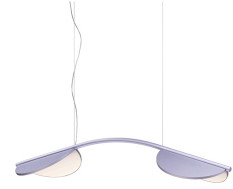

## Almendra S2 ARC Long Primer, Lilac Metalized - Specification Sheet by Patricia Urquiola, 2022

Mounting	Ceiling Pendant
Lamp (Bulb) Description	LED 30W 2800lm 2700K CRI95
Environment	Indoor - Dry Location
Dimming	0-10V (120Vac or 277Vac) or ELV (120Vac Only) or Triac (120Vac Only)
Finish	Lilac Metalized
Technical and Product Description	Almendra is a modular suspended lighting system providing diffused light emission, available in linear and organic leaf-like compositions.

Each lighting unit contains an integrated Edge Lighting technology and can rotate up to a 60° angle to change the direction of the light emitted.

The product has been designed according to the International Sustainability and Carbon Certification (ISCC) standards. It is assembled without glued components so that it can be completely separated for easy recycling.

The curved module can be set to obtain multiple configurations with 2 lights, one on each end, which can be positioned downwards or upwards. Available in 2 lengths.

 FU039542 Lilac Metalized