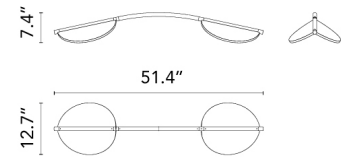

Each lighting unit contains an integrated Edge Lighting technology and can rotate up to a 60° angle to change the direction of the light emitted.

The product has been designed according to the International Sustainability and Carbon Certification (ISCC) standards. It is assembled without glued components so that it can be completely separated for easy recycling.

The curved module can be set to obtain multiple configurations with 2 lights, one on each end, which can be positioned downwards or upwards. Available in 2 lengths.

 FU039542 Lilac Metalized

### Dimensional Image

ALMENDRA S2 ARC LONG