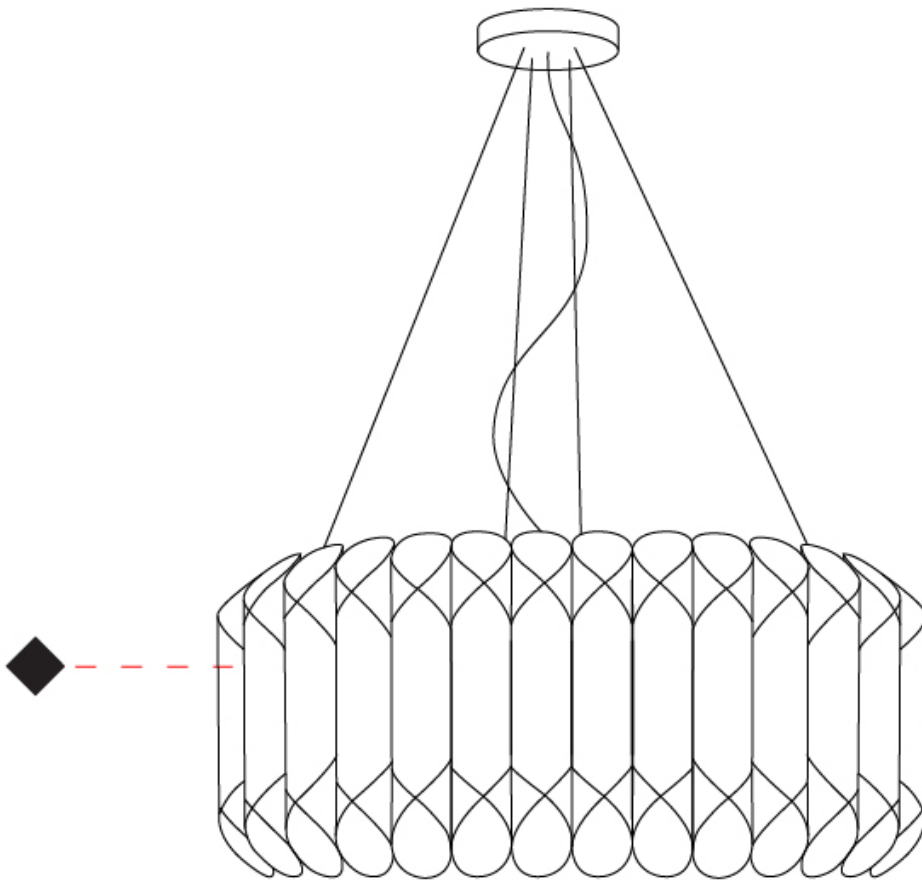

LOUISE SUSPENSION

D61059-SIL

YOUR SELECTED OPTIONS

Finish Options: Silver

PROJECT _____

TYPE _____

SPECIFIER _____

QUANTITY _____

DATE _____