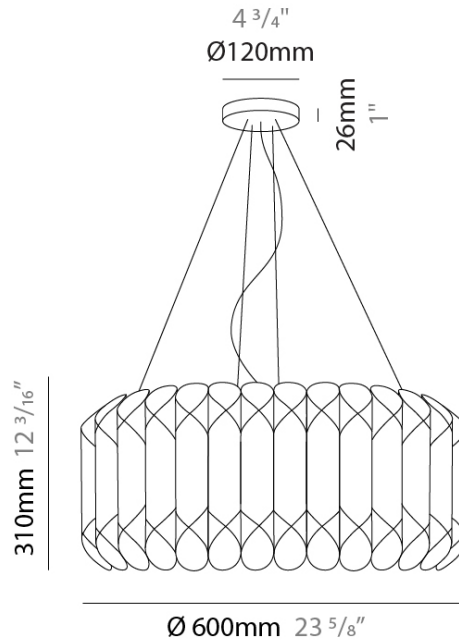

LOUISE SUSPENSION

D61059-SIL

PROJECT _____

TYPE _____

SPECIFIER _____

QUANTITY _____

DATE _____

YOUR SELECTED OPTIONS

Finish Options: Silver

GENERAL

Series: Louise
Brand: Linea Zero
Division: Design
Mounting Type: Suspension
Mounting Location: Ceiling
Subcategory: Pendant

PHYSICAL

Shape: Drum
Diameter (mm): 600
Diameter (in): 23 ⁵/₈
Height (mm): 310
Height (in): 12 ³/₁₆
Max. Overall Height (mm): 1900
Max. Overall Height (in): 74 ¹³/₁₆
Light Distribution: Omnidirectional
Diffuser: Polilux™ Shade - See Finish Options
Fixture Finish: WHI / SIL / NGD / COP / PKM
Fixture Material: Polilux™/ Metal holder

ELECTRICAL

Number of Lamps: 5
Lamp Type: LED Retrofit
Bulb Included: Bulb Not Included
Max. Wattage Per Lamp (W): 7
Lamp Base: E26
Input Voltage (V): 120
Upon Request: 277Vac / GU24

RATINGS AND CERTIFICATIONS

Certified By: Certified for North American Standards
IP rating: IP20