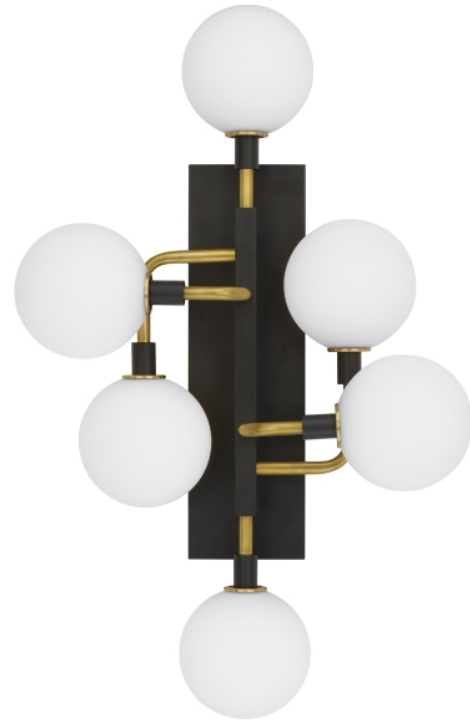

PRODUCT FEATURES

- Artistic sense of celestial travel
- Clustered mid-century modern design style
- Complementary Viaggio suspension, pendant and flush mount fixtures also available by Tech Lighting
- Ideal for hallway, bedroom and living room lighting applications
- Protected by a 1-year warranty

Opal/Brass

LAMPING

No Lamp Opal glass rated for (6) 5 watt max. G9 Bi-Pin lamp (Not Included). No Lamp Smoke glass rated for (6) 5 watt max. candelabra base E12 lamp (Not Included). LED Opal glass version includes (6) 120 volt 5 watt, 2021 total delivered lumens, 3000K, LED G9 Bi-Pin lamps. Smoke glass version includes (6) 120 volt 2 watt, 900 total delivered lumens, 2700K, candelabra base LED E12 lamp. Dimmable with LED compatible dimmer.

Opal/Brass

Smoke/Polished Nickel

ORDERING INFORMATION

700WSVGO COLOR

- OR OPAL/BRASS
- SN SMOKE/POLISHED NICKEL

LAMP

- NO LAMP
- LED927 T6 LED 90 CRI 2700K 120V (T20/T24)
- LED930 G9 LED 90 CRI 3000K 120V (T20)

Opal/Brass version only available with LED930.
Mirrored Smoke/Polished Nickel version only available with LED927.

700WSVGO _____

JOB NAME _____

NOTES _____

SPECIFICATIONS

HARDWARE MATERIAL	Metal
SHADE MATERIAL	Glass
NET WEIGHT	5.5 lbs
HEIGHT	26.5in
WIDTH	9.1in
LENGTH	19in
MIN. EXTENSION FROM WALL	9.1in
UP LIGHT / DOWN LIGHT / BOTH?	
WET LISTED	
DAMP LISTED	Yes
DRY LISTED	
UP / DOWN	
HORIZONTAL / VERTICAL	
WALL / CEILING MOUNT	
GENERAL LISTING	ETL Listed
ADA COMPLIANT	
INCLUDES	