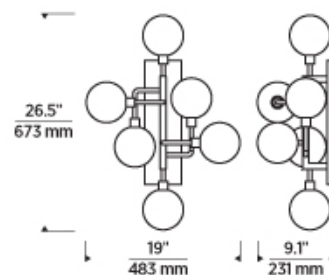

Opal/Brass version only available with LED930.
Mirrored Smoke/Polished Nickel version only available with LED927.

700WSVGO _____

JOB NAME _____

NOTES _____

SPECIFICATIONS

HARDWARE MATERIAL	Metal
SHADE MATERIAL	Glass
NET WEIGHT	5.5 lbs
HEIGHT	26.5in
WIDTH	9.1in
LENGTH	19in
MIN. EXTENSION FROM WALL	9.1in
UP LIGHT / DOWN LIGHT / BOTH?	
WET LISTED	
DAMP LISTED	Yes
DRY LISTED	
UP / DOWN	
HORIZONTAL / VERTICAL	
WALL / CEILING MOUNT	
GENERAL LISTING	ETL Listed
ADA COMPLIANT	
INCLUDES	

LAMPING SPECIFICATIONS

	LED LAMP	INTEGRATED LED	NON LED	NO LAMP
DELIVERED LUMENS	Opal/Brass : 2021.0 Smoke/Polished Nickel : 900			
WATTS	Opal/Brass : 5W Smoke/Polished Nickel : 2W			
MAX WATTAGE PER BULB	5W		5W	
INPUT VOLTAGE	120VV		120VV	
DIMMING TYPE*	ELV, TRIAC		ELV, TRIAC	
CCT	Opal/Brass : 3000K Smoke/Polished Nickel : 2700K			
CRI	90 CRI			
LED LIFETIME				
L70	>25000			
AVERAGE BULB HOURS				
FIELD SERVICEABLE LED				
LAMP BASE	Opal/Brass : G9 Smoke/Polished Nickel : E12 Candelabra Base		Opal/Brass : G9 Smoke/Polished Nickel : E12 Candelabra Base	
LAMP SHAPE	Opal/Brass : T4 Smoke/Polished Nickel : T6		Opal/Brass : T4 Smoke/Polished Nickel : T6	
LAMP INCLUDED?	True		False	
WARRANTY**	1 Year		1 Year	