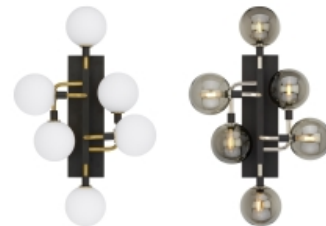

PRODUCT FEATURES

- Artistic sense of celestial travel
- Clustered mid-century modern design style
- Complementary Viaggio suspension, pendant and flush mount fixtures also available by Tech Lighting
- Ideal for hallway, bedroom and living room lighting applications
- Protected by a 1-year warranty

Opal/Brass

LAMPING

No Lamp Opal glass rated for (6) 5 watt max. G9 Bi-Pin lamp (Not Included). No Lamp Smoke glass rated for (6) 5 watt max. candelabra base E12 lamp (Not Included). LED Opal glass version includes (6) 120 volt 5 watt, 2021 total delivered lumens, 3000K, LED G9 Bi-Pin lamps. Smoke glass version includes (6) 120 volt 2 watt, 900 total delivered lumens, 2700K, candelabra base LED E12 lamp. Dimmable with LED compatible dimmer.

Opal/Brass

Smoke/Polished Nickel

ORDERING INFORMATION

700WSVGO COLOR

- OR OPAL/BRASS
- SN SMOKE/POLISHED NICKEL

LAMP

- NO LAMP
- LED927 T6 LED 90 CRI 2700K 120V (T20/T24)
- LED930 G9 LED 90 CRI 3000K 120V (T20)

Opal/Brass version only available with LED930.
Mirrored Smoke/Polished Nickel version only available with LED927.

700WSVGO _____

JOB NAME _____

NOTES _____

SPECIFICATIONS

HARDWARE MATERIAL	Metal
SHADE MATERIAL	Glass
NET WEIGHT	5.5 lbs
HEIGHT	26.5in
WIDTH	9.1in
LENGTH	19in
MIN. EXTENSION FROM WALL	9.1in
UP LIGHT / DOWN LIGHT / BOTH?	
WET LISTED	
DAMP LISTED	Yes
DRY LISTED	
UP / DOWN	
HORIZONTAL / VERTICAL	
WALL / CEILING MOUNT	
GENERAL LISTING	ETL Listed
ADA COMPLIANT	
INCLUDES	