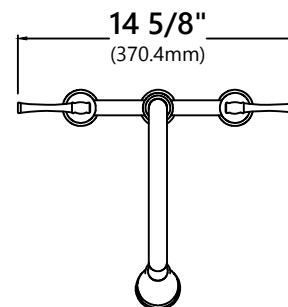

KPF-3121

Transitional Bridge Pull Down Kitchen Faucet

Faucet Dimensions

Overall Height: 16"
 Spout Height: 7 3/4"
 Spout Reach: 9 3/8"

Features

- Pull Down Bridge Faucet
- Brass Construction
- Lead Free Brass Waterway
- 360° Swivel Spout
- Flow Rate: 1.8 gpm (6.8L/min) @ 60 psi
- Comes with 2.2 gpm option
- 3 Hole Installation
- Three Function Sprayhead - Spray/Stream/Sweep
- Quarter Turn Ceramic Disk Cartridge
- 24" Integrated Nylon Waterlines
- Dome Shaped Screen Washer
- Quick Connect Sprayer Hose
- 11 3/4" Hose Length
- Connections 3/8" Compression
- Max Deck Thickness: 2 1/2"
- TPI of aerator in the Sprayer - M20 x 1

Accessories Included

- 2.2gpm Flow Restrictor
- Weight

Available Finishes

- Spot Free Stainless Steel
- Matte Black
- Brushed Gold

CODES/STANDARDS:

Product Certification

cUPC (ASME A112.18.1/CSA B125.1)
 NSF/ANSI Standard 61 and 372 certified by IAPMO
 CAL GREEN, CEC, DOE