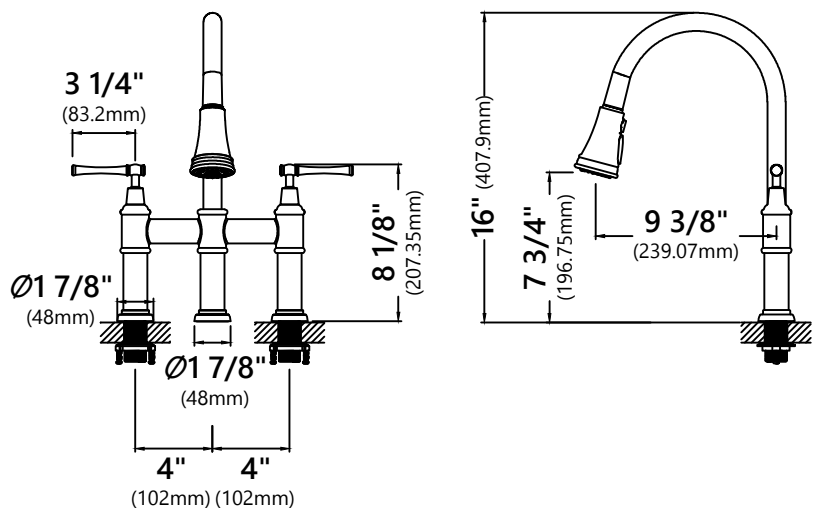

KPF-3121

Transitional Bridge Pull Down Kitchen Faucet

Faucet Dimensions

Overall Height: 16"
 Spout Height: 7 3/4"
 Spout Reach: 9 3/8"

Features

- Pull Down Bridge Faucet
- Brass Construction
- Lead Free Brass Waterway
- 360° Swivel Spout
- Flow Rate: 1.8 gpm (6.8L/min) @ 60 psi
- Comes with 2.2 gpm option
- 3 Hole Installation
- Three Function Sprayhead - Spray/Stream/Sweep
- Quarter Turn Ceramic Disk Cartridge
- 24" Integrated Nylon Waterlines
- Dome Shaped Screen Washer
- Quick Connect Sprayer Hose
- 11 3/4" Hose Length
- Connections 3/8" Compression
- Max Deck Thickness: 2 1/2"
- TPI of aerator in the Sprayer - M20 x 1

Accessories Included

- 2.2gpm Flow Restrictor
- Weight

Available Finishes

- Spot Free Stainless Steel
- Matte Black
- Brushed Gold

CODES/STANDARDS:

Product Certification

cUPC (ASME A112.18.1/CSA B125.1)
 NSF/ANSI Standard 61 and 372 certified by IAPMO
 CAL GREEN, CEC, DOE