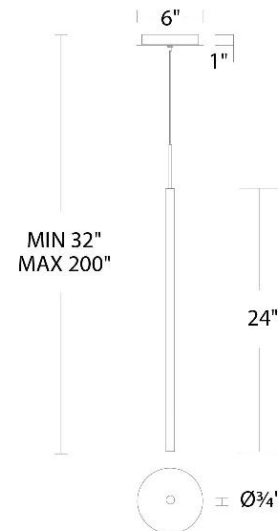

Fixture Type: _____

Catalog Number: _____

Project: _____

Location: _____

Viggo

Mini Pendant 4CCT

Model & Size	Color Temp	Finish	LED Watts	LED Lumens	Delivered Lumens
PD-69424 24"	2700K	BK Black	8 W	655	291
	3000K		8 W	655	291
	3500K		8 W	655	291
	4000K		8 W	655	291

SPECIFICATIONS

Color Temp:	3000K,2700K,3500K,4000K
Input:	120-277V,50/60Hz
CRI:	90
Dimming:	ELV: 100-10% , 0-10V: 100-5%,TRIAC: 100-5%
Rated Life:	50000 Hours
Standards:	ETL, cETL Damp Location Listed
Construction:	Aluminum body with etched acrylic diffuser

REPLACEMENT PARTS

RPL-GLA-69424 - Acrylic Diffuser

FINISHES:

Black

LINE DRAWING:

PD-69424

Fixture Type: _____

Catalog Number: _____

Project: _____

Location: _____

Viggo

Mini Pendant 4CCT

Model & Size	Color Temp	Finish	LED Watts	LED Lumens	Delivered Lumens
PD-69432 32"	2700K	BK Black	8 W	655	291
	3000K		8 W	655	291
	3500K		8 W	655	291
	4000K		8 W	655	291