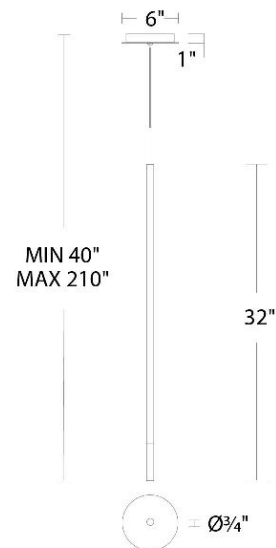

Fixture Type: _____

Catalog Number: _____

Project: _____

Location: _____

Viggo

Mini Pendant 4CCT

Model & Size	Color Temp	Finish	LED Watts	LED Lumens	Delivered Lumens
PD-69424 24"	2700K	BK Black	8 W	655	291
	3000K		8 W	655	291
	3500K		8 W	655	291
	4000K		8 W	655	291

REPLACEMENT PARTS

RPL-GLA-69424 - Acrylic Diffuser

FINISHES:

Black

LINE DRAWING:

PD-69424

Fixture Type: _____

Catalog Number: _____

Project: _____

Location: _____

Viggo

Mini Pendant 4CCT

Model & Size	Color Temp	Finish	LED Watts	LED Lumens	Delivered Lumens
PD-69432 32"	2700K	BK Black	8 W	655	291
	3000K		8 W	655	291
	3500K		8 W	655	291
	4000K		8 W	655	291

REPLACEMENT PARTS

RPL-GLA-69424 - Acrylic Diffuser

FINISHES:

Black

LINE DRAWING:

PD-69432