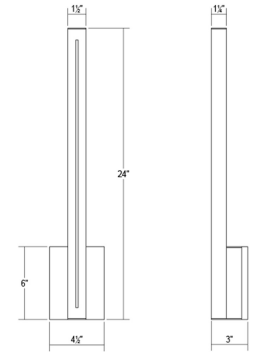

## Stripe LED Sconce Spec Sheet

SKU: 7113.72-WL Learn more at:  
<https://sonnemanlight.com/stripe-led-sconce>

Description: This square vertical column is a strong and commanding element, with presence and dramatic impact. Light is indirectly reflected off the surface it is mounted upon, halving the white LED front stripe, which can be made red, blue, or yellow by an interchangeable color strip.

### Dimensions

Height:	24"
Width:	1.5"
Extends:	3"
Minimum Extension:	3"
Maximum Extension:	3"
Size:	24"
Canopy/Backplate/Base Width:	4.5
Canopy/Backplate/Base Depth:	0.5
Canopy/Backplate/Base Height:	6

### Shipping

Carton 1 L x W x H:	27" X 7" X 5"
Carton 1 Gross Weight:	4 LBS