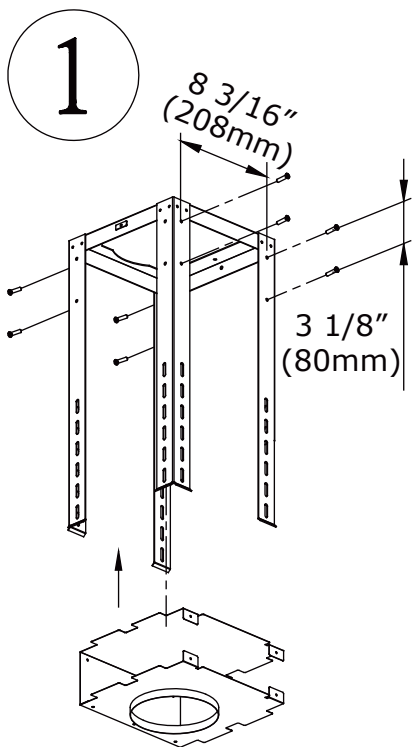

## ZRC-00LC

For use with models : ZLC-A , ZLC-B

Follow instructions in hood manual to enable the "replace charcoal filter" indicator on the hood controls.