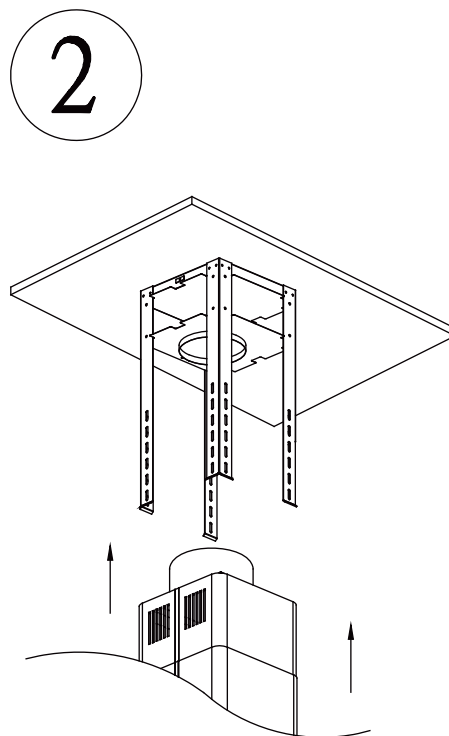

## ZRC-00LC

For use with models : ZLC-A , ZLC-B

Follow instructions in hood manual to enable the "replace charcoal filter" indicator on the hood controls.