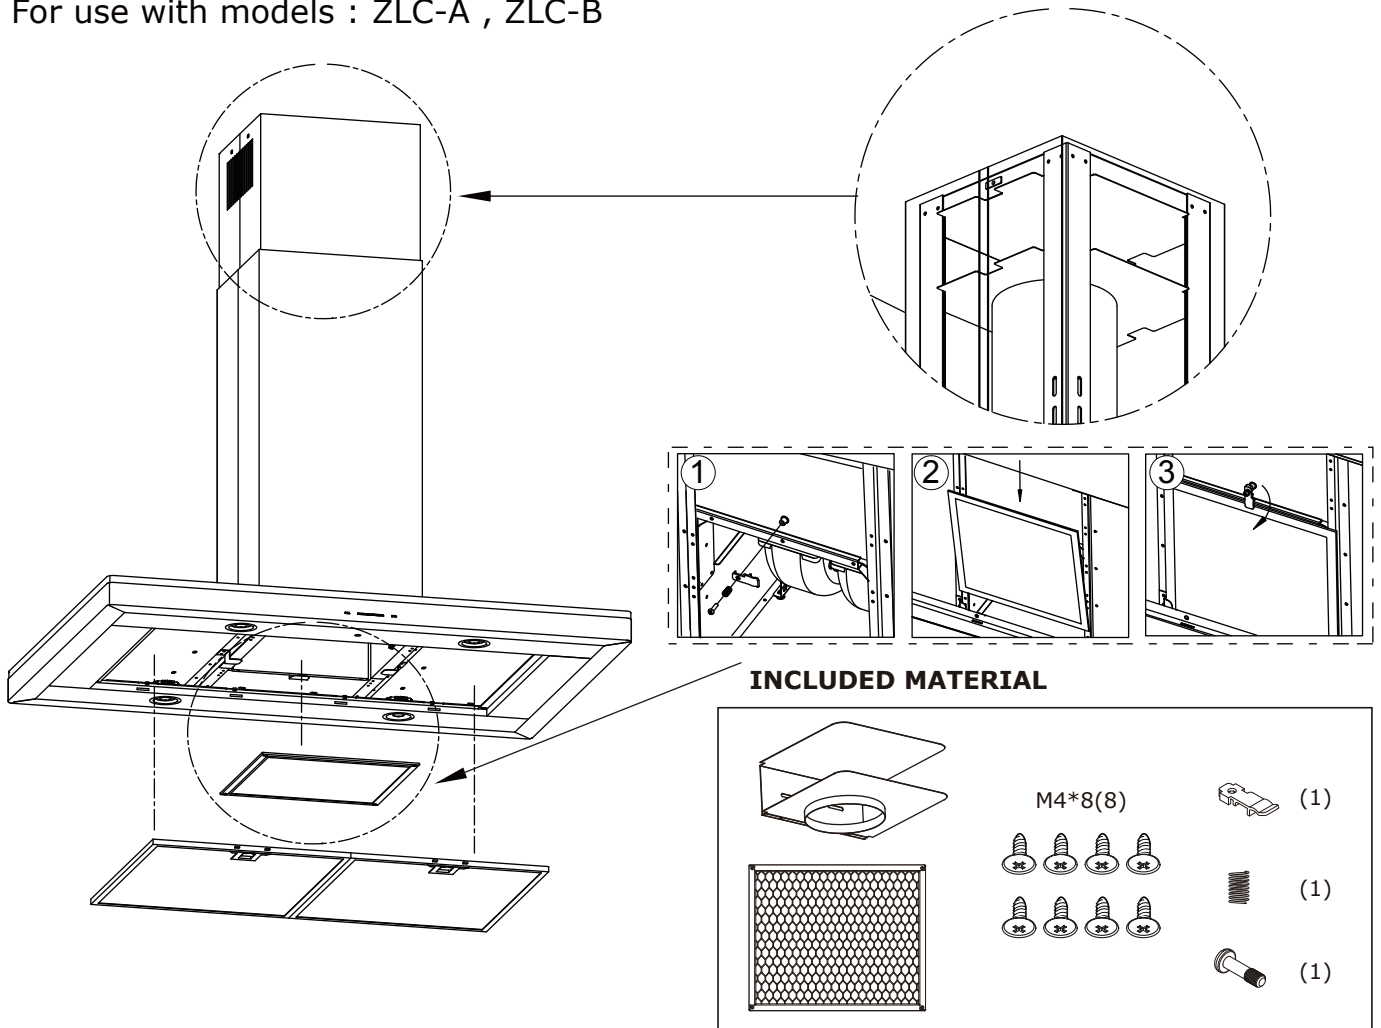

## ZRC-00LC

For use with models : ZLC-A , ZLC-B

Follow instructions in hood manual to enable the "replace charcoal filter" indicator on the hood controls.