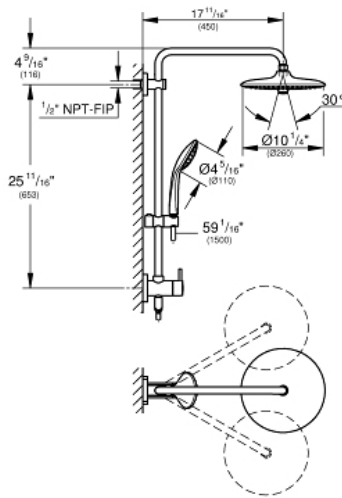

RETROFIT SYSTEM 260 Shower System

MODEL # 27867001

Pure Freude
an Wasser

GROHE

Product Description: RETROFIT SYSTEM 260 Shower System

Standard Specification:

- Consisting of:
- 17 3/4" horizontal swivel shower arm
- Switch between hand shower and shower head shower via built-in diverter
- Allows change between:
- Head shower Euphoria 260 (26 457)
- 3 adjustable sprays
- Rain, SmartRain, Jet
- With ball joint
- Rotation angle $\pm 15^\circ$
- Euphoria 110 handshower (27239)
- Spray pattern: Rain
- Adjustable height bar with gliding element
- Distance between diverter and upper bracket: 25 3/4" (653 mm)
- Rotaflex shower hose (59") (28 417)
- Angle adapter to prevent hose interfering with shower valve
- 2.5 gpm (9.5 l/min) flow limiter
- **GROHE DreamSpray** perfect spray pattern
- **GROHE StarLight** chrome finish
- **SpeedClean**[®] anti-lime system
- Inner WaterGuide for a longer life
- Twistfree to prevent hose from twisting
- Min. recommended pressure: 15 psi
- System includes 2 back flow preventers
- Optional compensation disc (26 030) available for uneven wall installation
- Optional height extension (26 464) available for raising the shower head