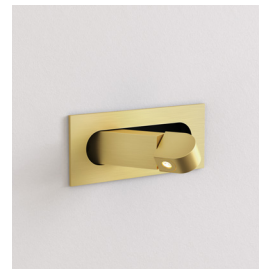

DIGIT LED (CORD SET)

astro

GENERAL

LOCATION:	Interior
CLASS:	cULus (Class 1)
LOCATION RATING:	Dry
DRIVER REQUIRED:	Mains 120V
INSTALLATION ORIENTATION:	Wall Mount - Horizontal
FITTING METHOD:	Included Junction Box
MAIN MATERIAL:	Metal - Zinc
DIMENSIONS (mm):	H: 80 W: 190 D: 55
DIMENSIONS (inch):	H: 3.15 W: 7.48 D: 2.17
CUT OUT HOLE (mm/inch):	L: 165.1 W: 65 / L: 6.5 W: 2.56
RECESS DEPTH (mm/inch):	55/2.17
FIRE RATING:	-
CABLE LENGTH (mm/inch):	3200/125.98
GROSS WEIGHT (lb):	2.64
ADA COMPLIANT:	Yes - if installed in compliance with ADA 307.2, 308, 309.3, 309.4
IC RATING:	IC Rated

LAMP

LIGHT SOURCE:	High Powered LED
WATTAGE:	3W
LAMP INCLUDED:	Yes (Integral)
MAXIMUM LAMP LENGTH (mm/inch):	-
LUMINOUS FLUX (lm):	123
COLOUR TEMP (K):	2700
CRI (Ra):	80
MACADAM ELLIPSE:	3-Step
TILT ADJUSTABLE ANGLE (°):	90
ROTATION ADJUSTABLE ANGLE (°):	180
LIFETIME (hrs):	400000
BEAM ANGLE (°):	23.7

CODE: 1323031
FINISH: POLISHED CHROME

CODE: 1323033
FINISH: MATT BLACK

CODE: 1323034
FINISH: MATT NICKEL

CODE: 1323035
FINISH: BRONZE

CODE: 1323036
FINISH: MATT GOLD

TO MAINTAIN THIS PRODUCT TO ITS BEST CONDITION, PLEASE VIEW OUR CARE AND CLEANING GUIDELINES ON THE SUPPORT SECTION OF THE ASTRO WEBSITE.