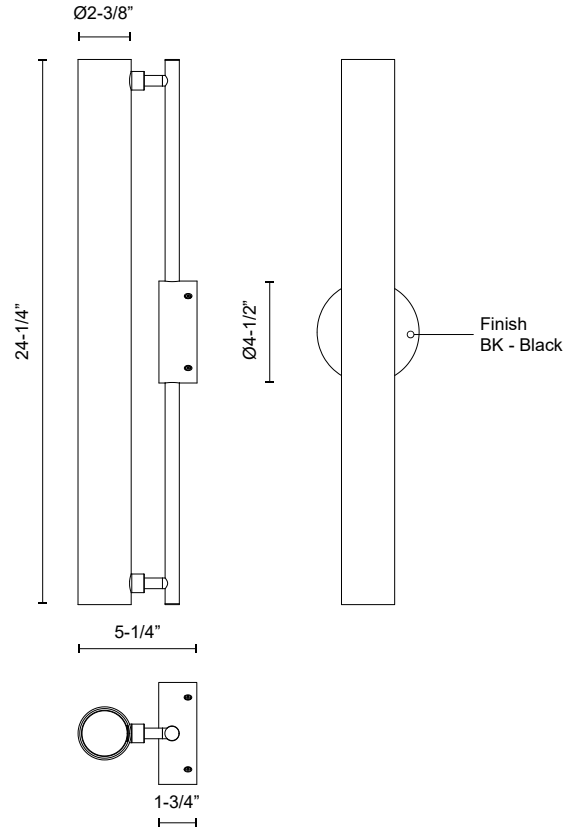

**GRAMERCY
WS70124**

WALL

PROJECT

DESCRIPTION

Glass cylinder with frosted white interior coating and aluminum die-cast body

SPECIFICATION DETAILS

* For custom options, consult factory for details.

Fixture Dimensions	W2-3/8" x H24-1/4" x E5-1/4"
Light Source	LED with DC Driver
Wattage	22W
Total Lumens	1995lm
Delivered Lumens	BK-1692lm
Voltage	120V
Color Temperature	3000K
CRI (Ra)	90CRI
Optional Color Temps	2700K - 5000K Available, Minimum Order Quantities Apply
LED Rated Life	50,000 hours
Dimming	100% - 10%, TRIAC or ELV Dimmer (Not Included)
Glass Details	Frosted Glass
Location	Dry
Warranty	5 Years
Mounting Style	All Orientation; Wall;
CEC Title 24 JA8	Yes, JA8-19
Canopy Dimensions	D4-1/2" x E1-3/4"
Finish Option(s)	Black