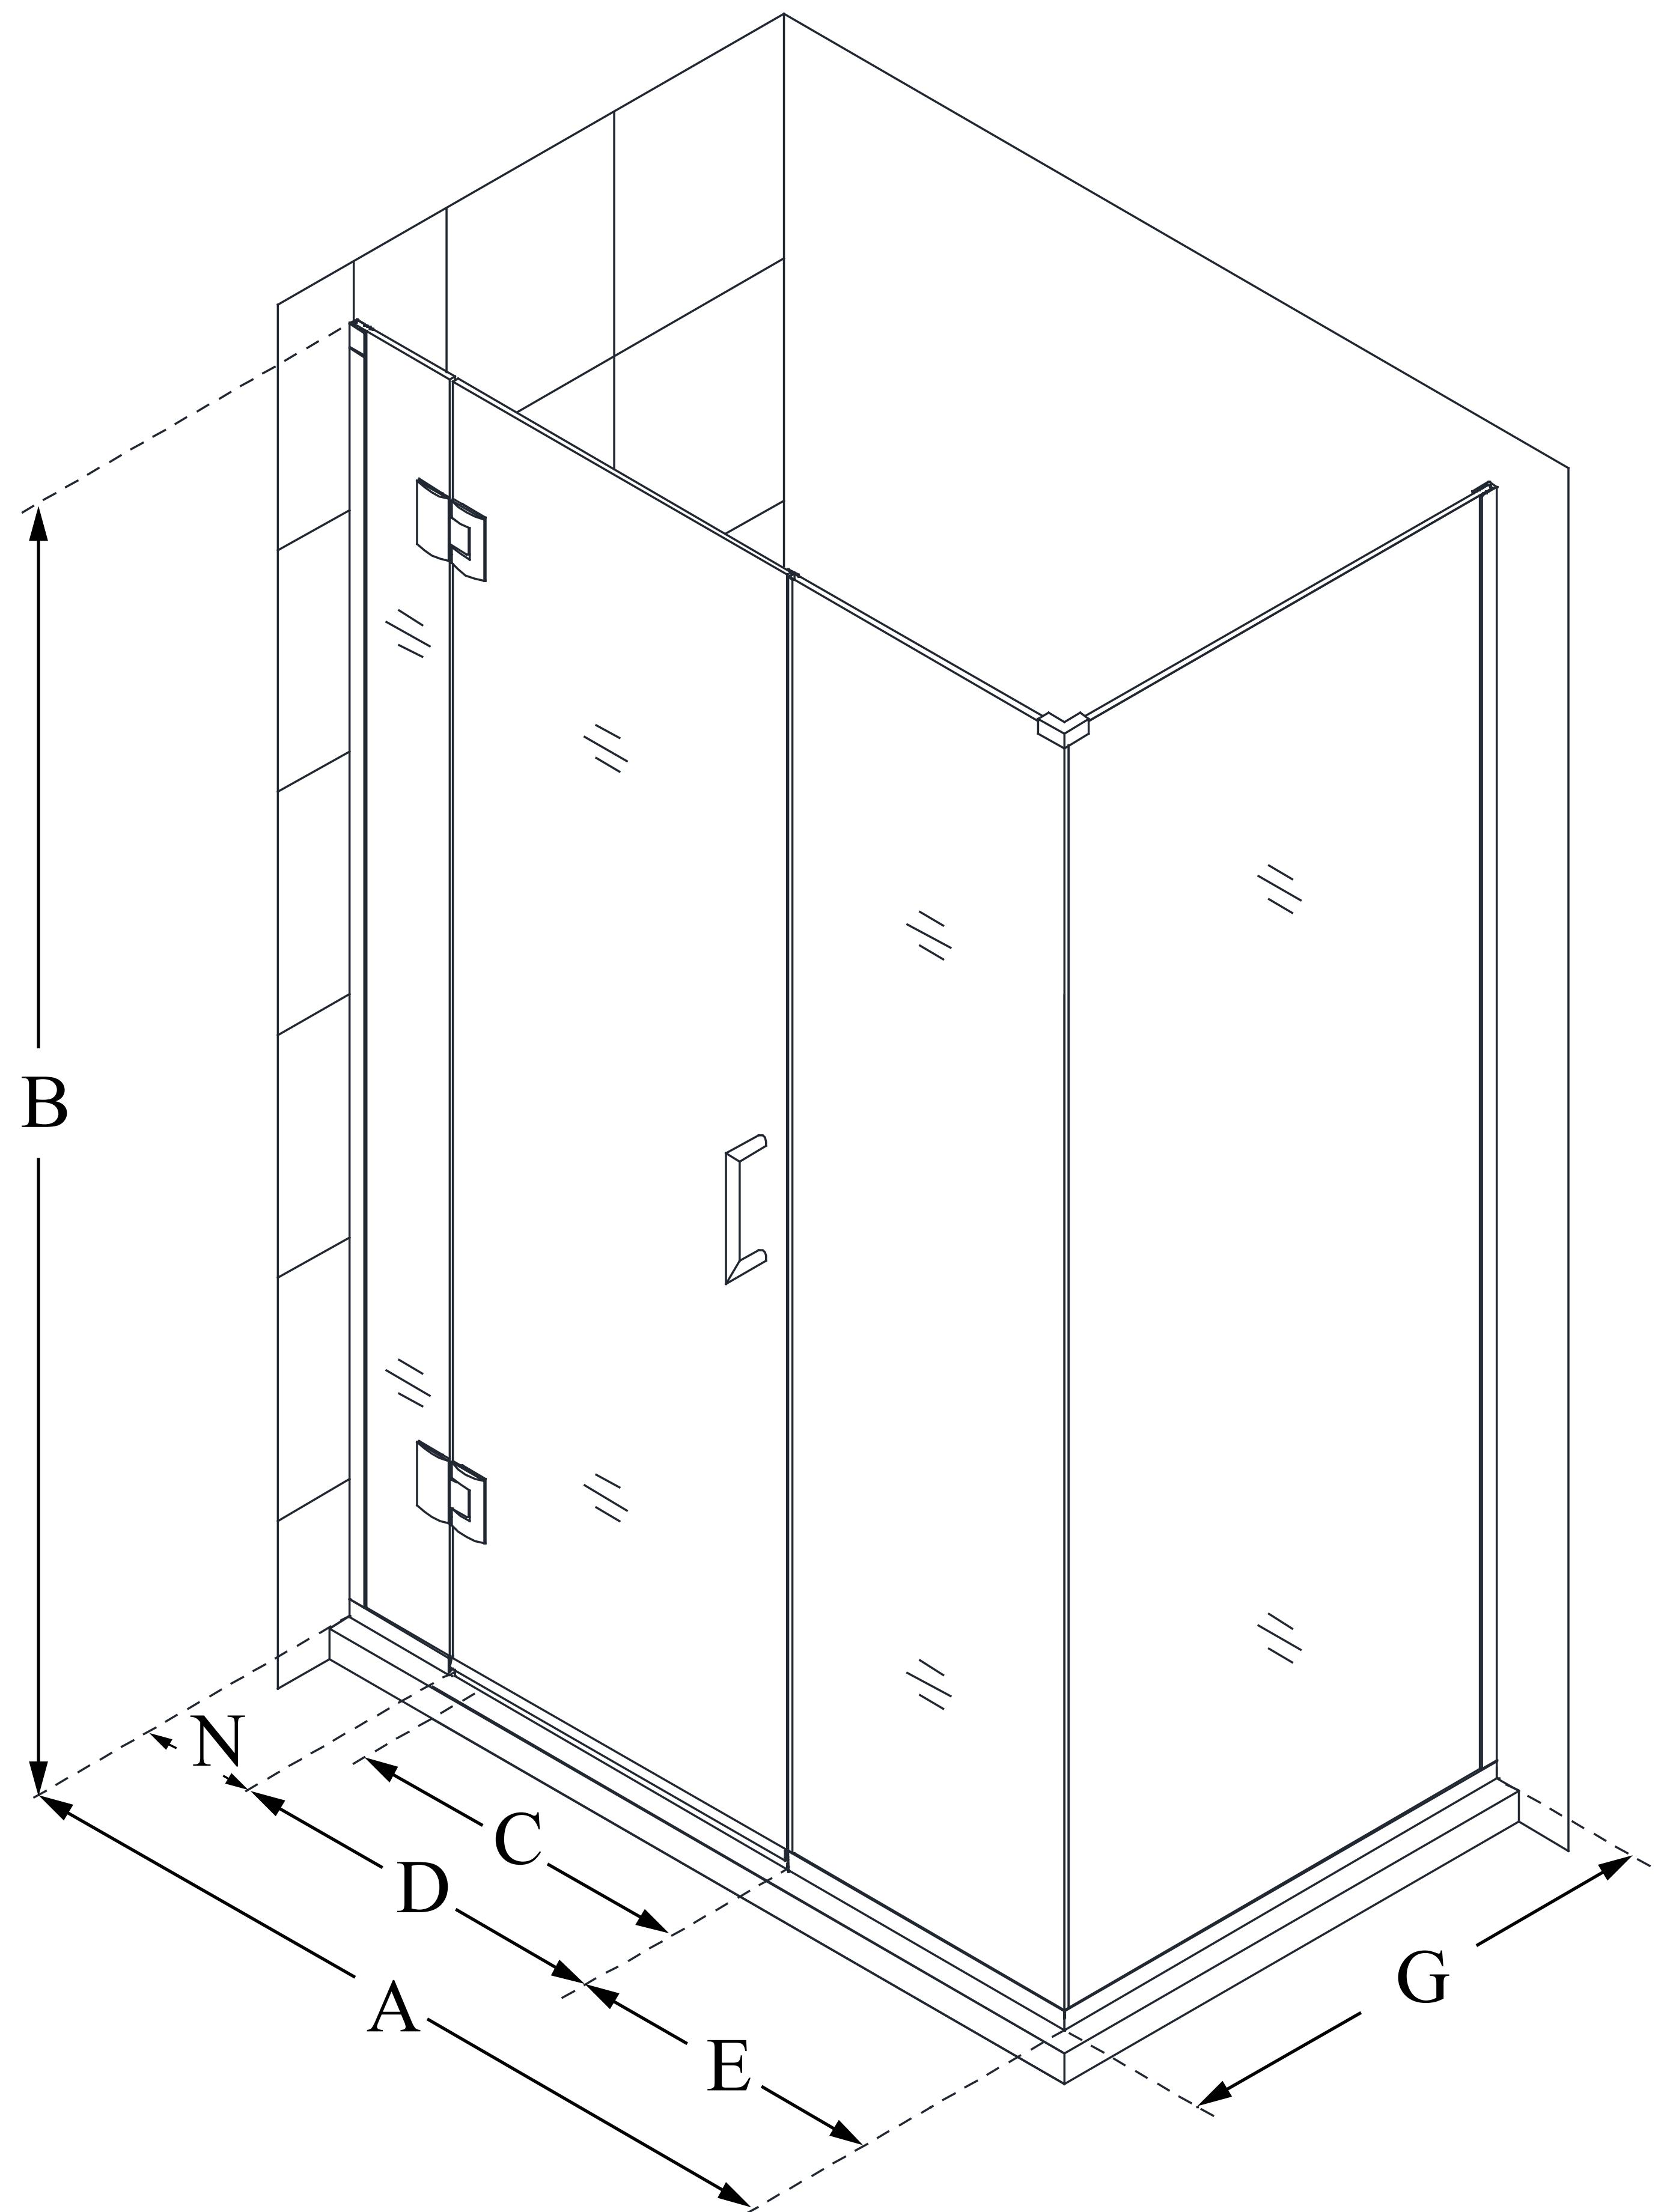

E1251430

UNIDOOR-X

DreamLine Unidoor-X 45" W x 30
3/8" D x 72" H Frameless Hinged
Shower Enclosure, Clear Glass

SWING DOOR

CONFIGURATION DIMENSIONS:

A: 45"

MODEL WIDTH

B: 72"

MODEL HEIGHT

C: 24"

ACCESS WIDTH

D: 25"

DOOR WIDTH

E: 14"

INLINE PANEL WIDTH

G: 30 3/8"

RETURN PANEL WIDTH

N: 6"

HINGE PANEL WIDTH

DreamLine reserves the right to update or modify the hardware or materials pictured without prior notice for the purpose of product improvement and customer satisfaction.