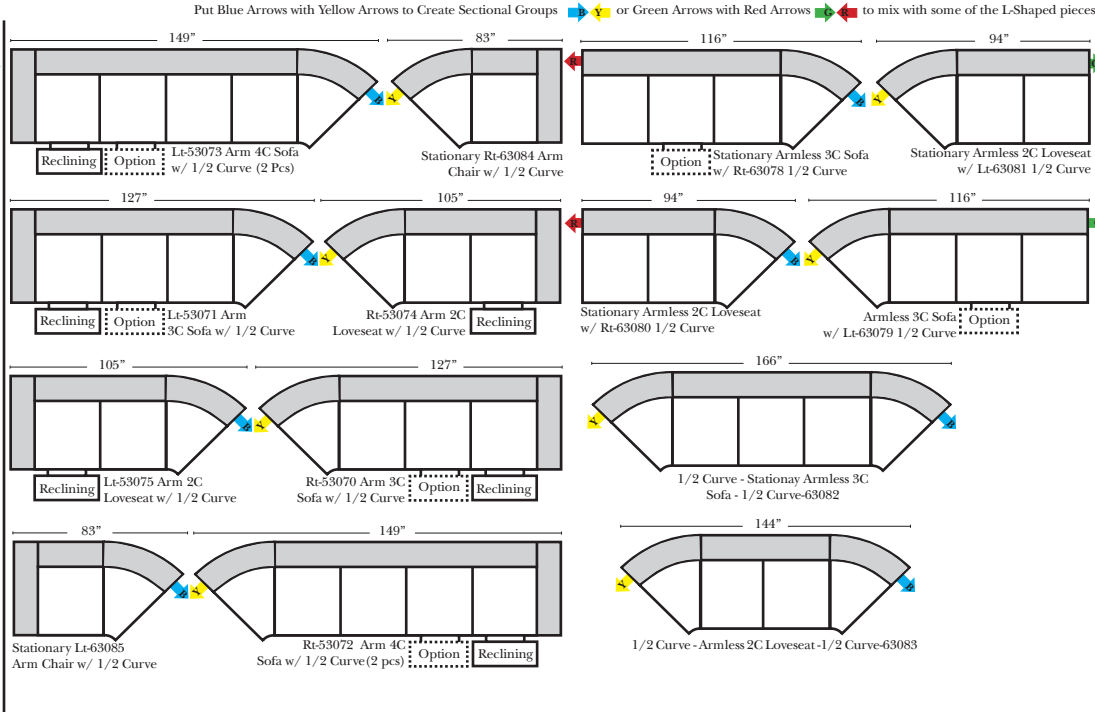

Standard / Armless

2-Piece Curve Sectional

Standards & Options

Standard:

- Available in Full & Top Grain Leathers
- Available in Luxury Fabrics
- All Hardwood Frames
- Wood Leg Finish - Walnut Finish (Stationary Only)

Options: (No Additional Charge)

- No. 33 Firm Foam
- Wood Leg - Cherry, Chocolate, Espresso, Honey Oak, Shadow

Options: (Additional Charges Apply)

- Console Table - Standard as Espresso finish (N/C Option is Honey Oak finish)
- Metal Cup Holder (MCH) - Standard Finish is Silver (N/C Option is Black or Hammered Antique Finish)
- Electronic Cup Holder (ECH) (Console Arms Only) (Available with Motorized Reclining Seats only)
- Center Seat Recliner (Option)
- Motorized Recliner Mechanism
- Swivel Recliner Base (2 Arm Recliner Only)
- Swivel Glider Mechanism (2 Arm Recliner Only)
- Lift Chair Dual Motor Mechanism (2 Arm Recliner Only)
- Upholstered Swivel Base (2 Arm Recliner Only)
- Motorized 180° Swivel Glider (2 Arm Recliner Only)

90 Degree / L-Shape Sectional

Note:

All Dimensions are approximate, if accuracy is crucial, please contact us for validation of the dimensions shown. However, a 1" to 2" variance can still apply due to foam and upholstery.

Bumper / Return Chaise & Conversation Sofas

Put Green Arrows with Red Arrows to Create Sectional Groups
Put Orange Arrows with Tan Arrows to Create Sectional Groups

Sleepers

Put Blue Arrows with Yellow Arrows to Create Sectional Groups