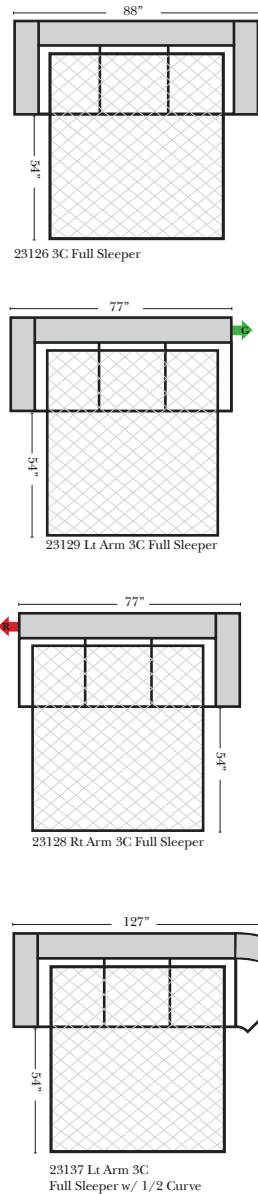

Sleepers

Put Blue Arrows with Yellow Arrows to Create Sectional Groups