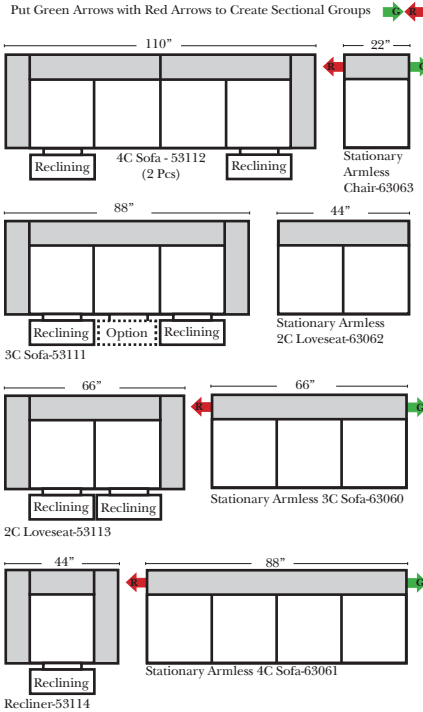

Standard / Armless

2-Piece Curve Sectional

Standards & Options

Standard:

- Available in Full & Top Grain Leathers
- Available in Luxury Fabrics
- All Hardwood Frames
- Wood Leg Finish - Walnut Finish (Stationary Only)

90 Degree / L-Shape Sectional

Note:

All Dimensions are approximate, if accuracy is crucial, please contact us for validation of the dimensions shown. However, a 1" to 2" variance can still apply due to foam and upholstery.