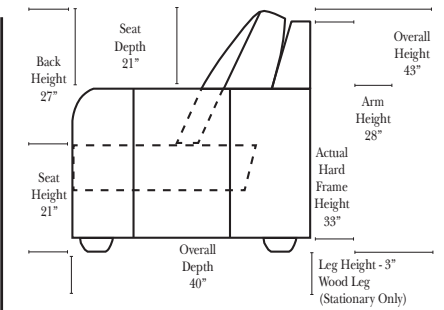

2-Piece Curve Sectional

Standards & Options

Standard:

- Available in Full & Top Grain Leathers
- Available in Luxury Fabrics
- All Hardwood Frames
- Wood Leg Finish - Walnut Finish (Stationary Only)

Options: (No Additional Charge)

- No. 33 Firm Foam
- Wood Leg - Cherry, Chocolate, Espresso, Honey Oak, Shadow

Options: (Additional Charges Apply)

- Console Table - Standard as Espresso finish (N/C Option is Honey Oak finish)
- Metal Cup Holder (MCH) - Standard Finish is Silver (N/C Option is Black or Hammered Antique Finish)
- Electronic Cup Holder (ECH) (Console Arms Only) (Available with Motorized Reclining Seats only)
- Center Seat Recliner (Option)
- Motorized Recliner Mechanism
- Swivel Recliner Base (2 Arm Recliner Only)
- Swivel Glider Mechanism (2 Arm Recliner Only)
- Lift Chair Dual Motor Mechanism (2 Arm Recliner Only)
- Upholstered Swivel Base (2 Arm Recliner Only)
- Motorized 180° Swivel Glider (2 Arm Recliner Only)

Sleeper Options: (Additional charges apply)

- Full Sleeper available w/Standard Mattress
- Deluxe Innerspring Mattress: Full
- Air Dream Coil Mattress: Full Only

All items on these pages are available as Stationary (Non-Reclining)