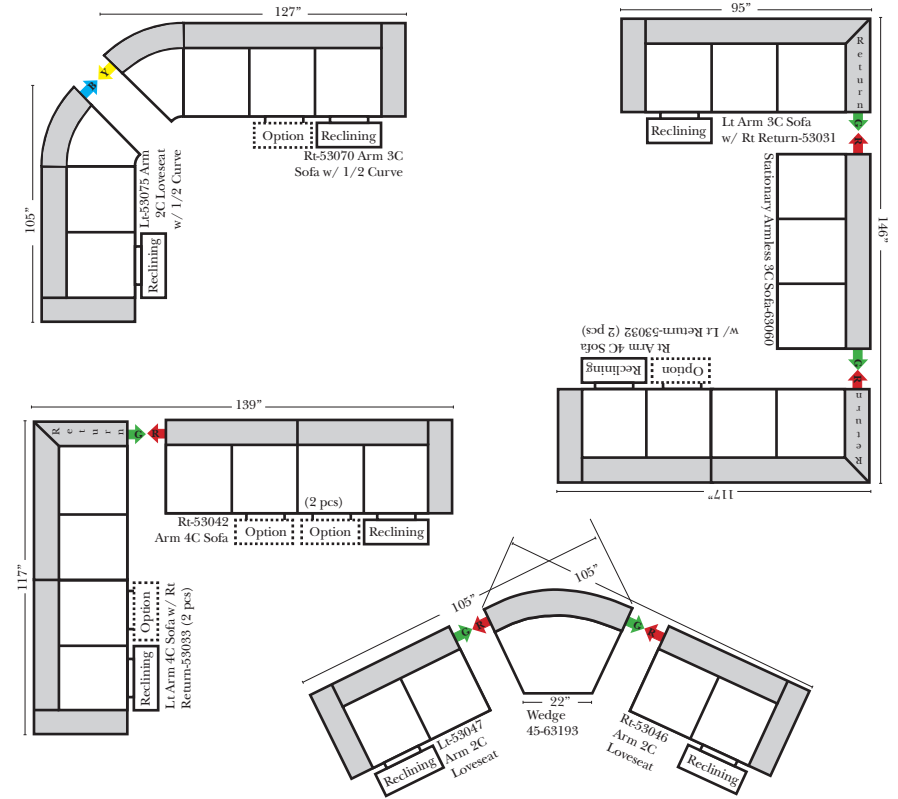

Suggested Configurations

v.11.23.15

The Suggested Configurations below are only a sample of what the imagination can create, please enjoy creating the configuration that fits your lifestyle, using the ideas below and from the items on the opposite page.