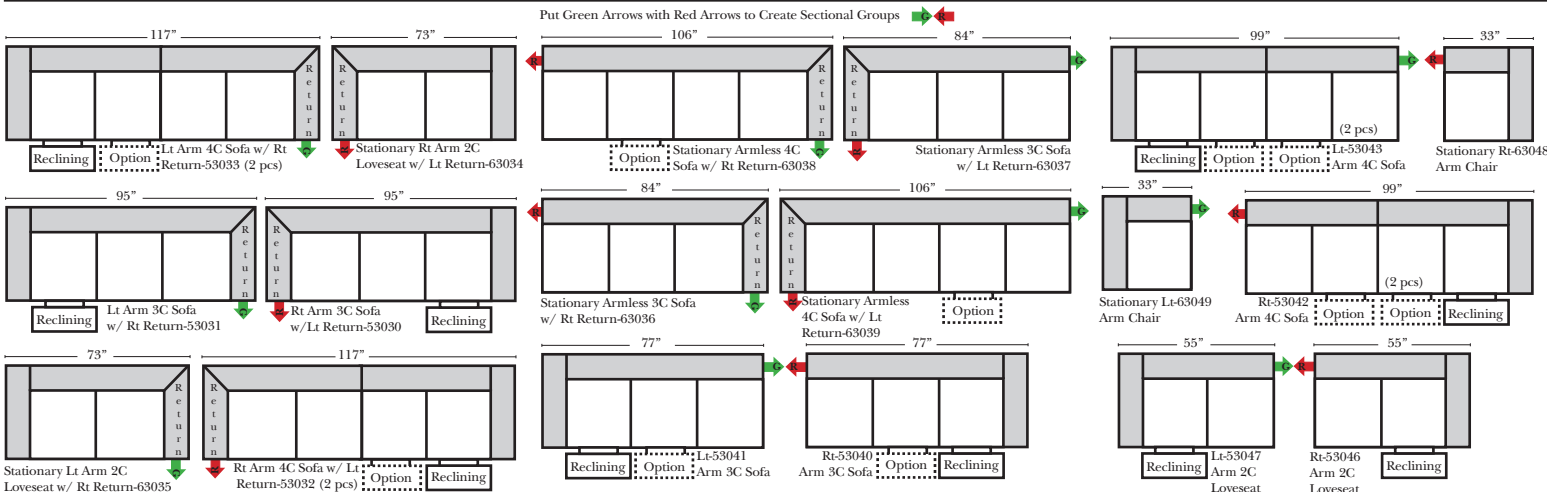

Options: (No Additional Charge)

- No. 33 Firm Foam
- Wood Leg - Cherry, Chocolate, Espresso, Honey Oak, Shadow

Options: (Additional Charges Apply)

- Console Table - Standard as Espresso finish (N/C Option is Honey Oak finish)
- Metal Cup Holder (MCH) - Standard Finish is Silver (N/C Option is Black or Hammered Antique Finish)
- Electronic Cup Holder (ECH) (Console Arms Only) (Available with Motorized Reclining Seats only)
- Center Seat Recliner (Option)
- Motorized Recliner Mechanism
- Swivel Recliner Base (2 Arm Recliner Only)
- Swivel Glider Mechanism (2 Arm Recliner Only)
- Lift Chair Dual Motor Mechanism (2 Arm Recliner Only)
- Upholstered Swivel Base (2 Arm Recliner Only)
- Motorized 180° Swivel Glider (2 Arm Recliner Only)

Sleeper Options: (Additional charges apply)

- Full Sleeper available w/Standard Mattress
- Deluxe Innerspring Mattress: Full
- Air Dream Coil Mattress: Full Only

All items on these pages are available as Stationary (Non-Reclining)

90 Degree / L-Shape Sectional

Note:

All Dimensions are approximate, if accuracy is crucial, please contact us for validation of the dimensions shown. However, a 1" to 2" variance can still apply due to foam and upholstery.