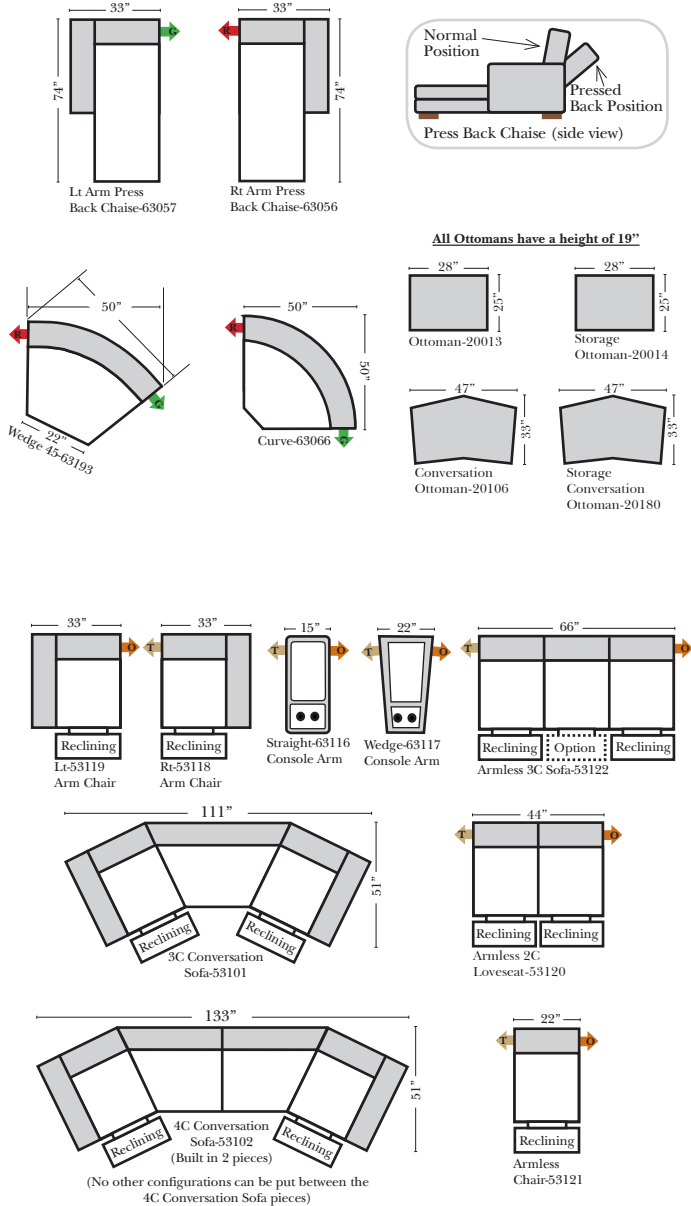

Bumper / Return Chaise & Conversation Sofas

Put Green Arrows with Red Arrows to Create Sectional Groups
Put Orange Arrows with Tan Arrows to Create Sectional Groups