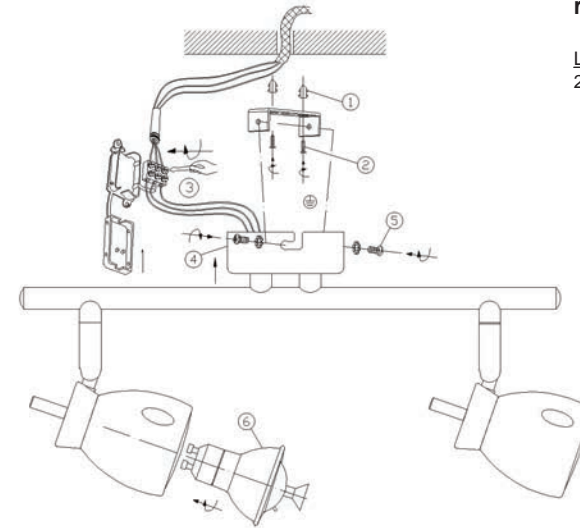

ref. 40880 chrome + white
ref. 40884 chrome + black

LIGHT SOURCE - FUENTE DE LUZ
1xGU10 max 50W

ref. 40881 chrome + white
ref. 40885 chrome + black

LIGHT SOURCE - FUENTE DE LUZ
2xGU10 max 50W

ref. 40882 chrome + white
ref. 40886 chrome + black

LIGHT SOURCE - FUENTE DE LUZ
3xGU10 max 50W

ref. 40883 chrome + white
ref. 40887 chrome + black

LIGHT SOURCE - FUENTE DE LUZ
3xGU10 max 50W

TECHNICAL FEATURES - CARACTERÍSTICAS TÉCNICAS