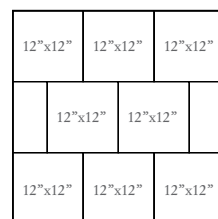

Times Square™ White Polished 12" x 12"
Times Square™ Black Polished 12" x 12"

AVAILABLE SIZE

MOSAIC

SUGGESTED PATTERNS

Checkerboard

Diamond Set Checkerboard

Offset

COLOR SHADE VARIATION

Times Square™ is a highly polished through-body porcelain. This popular black and white tile is available in 12"x 12" size. Times Square™ can be used to create numerous unique looks from modern to elegant. The two colors in the series can be combined to form a checkerboard pattern or one color can singularly create an elegant, sleek, solid effect.

Lucente Linear Zanfirico 1" x 1" Mosaic
on 12" x 12" Mesh