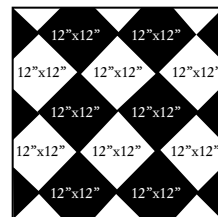

Times Square™ White Polished 12" x 12"
Times Square™ Black Polished 12" x 12"

AVAILABLE SIZE

MOSAIC

SUGGESTED PATTERNS

Checkerboard

Diamond Set Checkerboard

Offset

COLOR SHADE VARIATION

Times Square™ is a highly polished through-body porcelain. This popular black and white tile is available in 12"x 12" size. Times Square™ can be used to create numerous unique looks from modern to elegant. The two colors in the series can be combined to form a checkerboard pattern or one color can singularly create an elegant, sleek, solid effect.