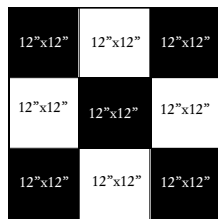

Times Square™ White Polished 12" x 12"
Times Square™ Black Polished 12" x 12"

AVAILABLE SIZE

MOSAIC

SUGGESTED PATTERNS

Checkerboard

Diamond Set Checkerboard

Offset

COLOR SHADE VARIATION

Times Square™ is a highly polished through-body porcelain. This popular black and white tile is available in 12"x 12" size. Times Square™ can be used to create numerous unique looks from modern to elegant. The two colors in the series can be combined to form a checkerboard pattern or one color can singularly create an elegant, sleek, solid effect.