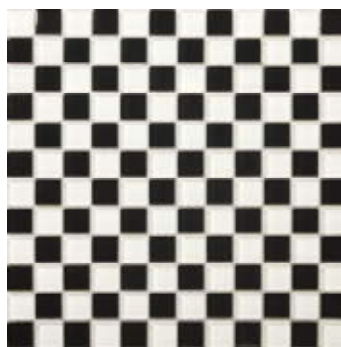

Times Square™ is a highly polished through-body porcelain. This popular black and white tile is available in 12"x 12" size. Times Square™ can be used to create numerous unique looks from modern to elegant. The two colors in the series can be combined to form a checkerboard pattern or one color can singularly create an elegant, sleek, solid effect.

Times Square™ is a multi-functional line that can be used in both residential and commercial applications.

White Polished 12" x 12"

Black Polished 12"x 12"

MOSAICS

Checker Mosaic Blend 2" x 2" on 12" x 2" mesh

COORDINATING DECORATIVE ACCENT IDEAS

Galaxy Black Granite Mosaic
1/2" x 1/2" on 12" x 12" mesh

Tex-Tile Broadway Floor Listello 1"x12"

Lucente Noir 3"x 6"

Lucente Millefiore 1" x 1" Mosaic on
12" x 12" Mesh