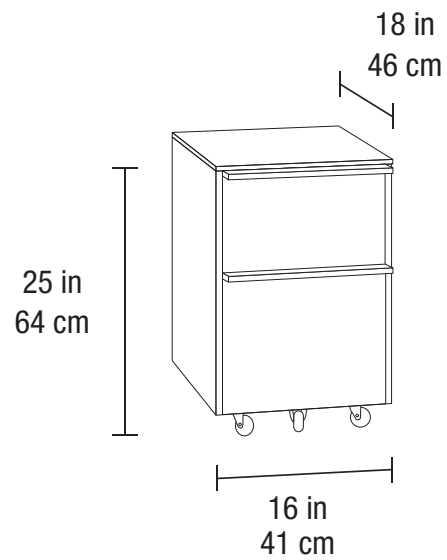

BDi CASCADIA 6207

DIMENSIONS

Overall Dimensions (H x W x D)
Weight

25 x 16 x 18 in ■ 64 x 41 x 46 cm
64 lbs ■ 29 kg