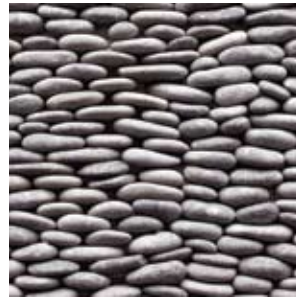

Re-create the structural effect of an ancient stacked stones with the SOLISTONE Standing Pebble Collection. Available in round and flat surfaces, These mesh-mounted stones create depth and dimension by combining multiple sizes onto a single sheet.

Style	Interlocking Mesh Tile
Tile Size	4" x 12"
Pebble Size	3" - 6"
Thickness	1/4" - 1/2"
Application	Interior/Exterior, Vertical Surfaces Only

**GROTTO 3001**

**CROWN 3001SU**

**CASCADE 3002**

**MONA 3002S**

Style	Interlocking Mesh Tile
Tile Size	4" x 12"
Pebble Size	3" - 6"
Thickness	1/4" - 1/2"
Application	Interior/Exterior, Vertical Surfaces Only

**COROLLA 3013SU**

**RUSTIC 3014SU**