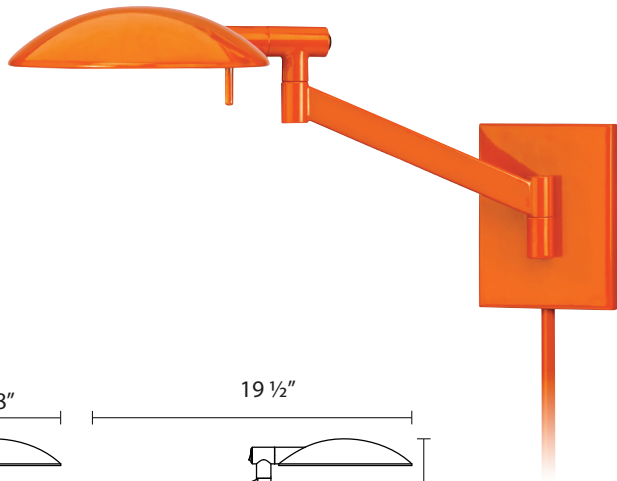

7085

Perch Pharmacy Swing Arm Wall Lamp

Dimensions:

Height: 10"
Width: 19 1/2"

Description:

Shade: Metal, 1 1/2" H x 8" DIA
w/180° Shade Rotation
w/350° Head Rotation
Wall Plate: 6" x 4 1/2"
Extension: 18 1/2" w/180° Arm Rotation
Switch: High/Low Rocker Switch
Pin-up with (2) 12" Cord Covers

Lamping Options:

Incandescent

(1) 75w Xenon G9 (included)

Available Finishes:

Polished Chrome

7085.01

Satin Nickel

7085.13

Gloss White

7085.60

Gloss Black

7085.62

Gloss Orange

7085.68

SONNEMAN
A WAY OF LIGHT