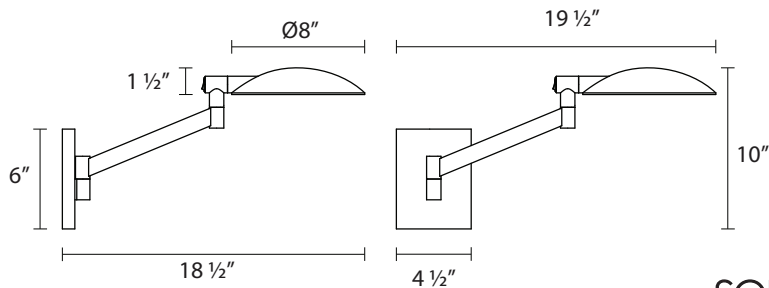

7085

Perch Pharmacy Swing Arm Wall Lamp

Dimensions:

Height: 10"
Width: 19 1/2"

Description:

Shade: Metal, 1 1/2" H x 8" DIA
w/180° Shade Rotation
w/350° Head Rotation
Wall Plate: 6" x 4 1/2"
Extension: 18 1/2" w/180° Arm Rotation
Switch: High/Low Rocker Switch
Pin-up with (2) 12" Cord Covers

Lamping Options:

Incandescent

(1) 75w Xenon G9 (included)

Available Finishes:

Polished Chrome

7085.01

Satin Nickel

7085.13

Gloss White

7085.60

Gloss Black

7085.62

Gloss Orange

7085.68

SONNEMAN
A WAY OF LIGHT