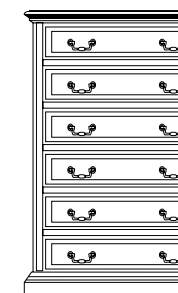

Bachelor Chest
Three drawers 36W x 19D x 34H (91 x 48 x 86 cm)

Bachelor Chest
Two drawers 37 1/4W x 21 1/4D x 34 1/4H (95 x 54 x 87 cm)

Panel Bed, 5/0 Queen
70W x 90D x 56H (178 x 229 x 142 cm)
Consists of:
5/0 Panel Headboard 69 3/8W x 4D x 56H (176 x 10 x 142 cm)
5/0 Panel Footboard 70W x 4D x 27 1/4H (178 x 10 x 69 cm)
5/0 Panel Rails w/CSS 82W x 1D x 7H (208 x 3 x 18 cm)

Round Mirror 38"
Diameter (97 cm)
Mule Chest
Nine drawers
54W x 19D x 42H (137 x 48 x 107 cm)

Armoire
Two wraparound doors open to reveal a clothing rod, two adjustable shelves, electrical outlet, and two interior drawers; two drawers.
48W x 24D x 83 1/2H (122 x 61 x 212 cm)

Landscape Mirror
48 3/4W x 4 1/4D x 43H (124 x 11 x 109 cm)

Jewelry Mirror
Mirror opens to reveal felt-lined interior with ring storage and necklace hooks.
33W x 5D x 36H (84 x 13 x 91 cm)

Double Dresser
Seven Drawers
66 1/16W x 19D x 38 1/16H (168 x 48 x 97 cm)

Drawer Chest Six drawers
41 3/4W x 18 1/4D x 60 1/4H (106 x 46 x 153 cm)

Floor Mirror with Jewelry Storage
Attaches to the wall for stability; mirror opens to reveal felt-lined interior with ring storage, necklace hooks and pouches with velcro for jewelry storage.
40W x 5 1/2D x 85H (102 x 14 x 216 cm)