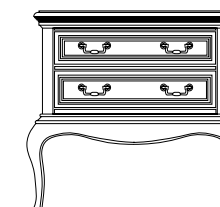

Low Post Bed, 6/6 King
81 1/2W x 87D x 60H (207 x 221 x 152 cm)
Consists of:
6/6 Low Post Headboard 82 1/2W x 4D x 60H (210 x 10 x 152 cm)
6/6 Low Post Footboard 82 1/2W x 4D x 40H (210 x 10 x 102 cm)
6/6 Low Post Rails w/CSS 82W x 2D x 7H (208 x 5 x 18 cm)

Bachelor Chest
Two drawers 37 1/4W x 21 1/4D x 34 1/4H (95 x 54 x 87 cm)