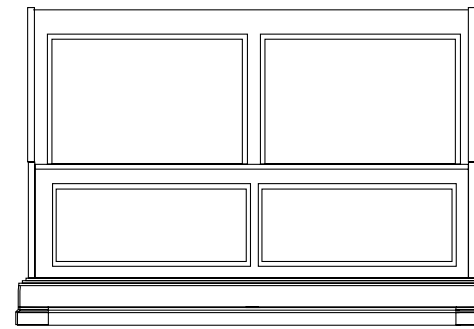

Sleigh Bed, 5/0 Queen
68 1/4W x 102 3/4D x 60 1/4H (173 x 261 x 153 cm)
Consists of:
5/0 Sleigh Headboard 68 1/4W x 18 1/4D x 60 1/4H (173 x 46 x 153 cm)
5/0 Sleigh Footboard 67 3/4W x 7D x 33 3/4H (172 x 18 x 86 cm)
5/0 Sleigh Rails w/CSS 78W x 3 1/2D x 11 1/2H (198 x 9 x 29 cm)