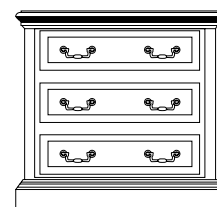

Low Post Bed, 6/6 King
81 1/2W x 87D x 60H (207 x 221 x 152 cm)
Consists of:
6/6 Low Post Headboard 82 1/2W x 4D x 60H (210 x 10 x 152 cm)
6/6 Low Post Footboard 82 1/2W x 4D x 40H (210 x 10 x 102 cm)
6/6 Low Post Rails w/CSS 82W x 2D x 7H (208 x 5 x 18 cm)

Bachelor Chest
Three drawers 36W x 19D x 34H (91 x 48 x 86 cm)