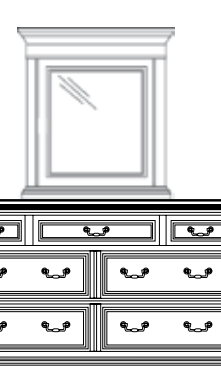

Jewelry Mirror
Mirror opens to reveal felt-lined interior with ring storage and necklace hooks.
33W x 5D x 36H (84 x 13 x 91 cm)

Double Dresser
Seven Drawers
66 1/16W x 19D x 38 1/16H (168 x 48 x 97 cm)