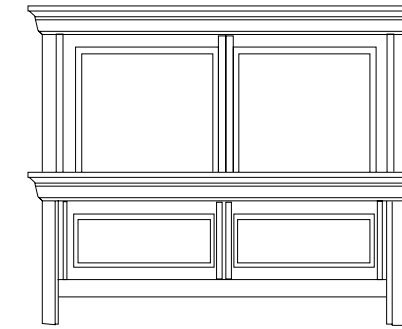

Panel Bed, 5/0 Queen
70W x 90D x 56H (178 x 229 x 142 cm)
Consists of:
5/0 Panel Headboard 69 3/8W x 4D x 56H (176 x 10 x 142 cm)
5/0 Panel Footboard 70W x 4D x 27 1/4H (178 x 10 x 69 cm)
5/0 Panel Rails w/CSS 82W x 1D x 7H (208 x 3 x 18 cm)