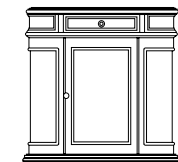

Round Drum Nightstand
One drawer; one door
24" Diameter x 26H (61 x 66 cm)