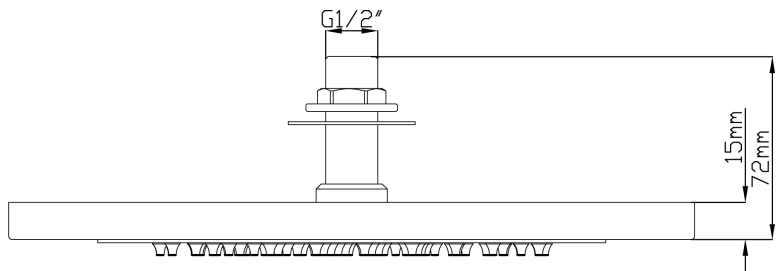

CEILING TILE SHOWER HEAD 270mm

Barcode 5055369036806
Product Code HEAD80
Finishes CHROME
Product Type SHOWER HEADS

Guarantee & Aftercare

During installation extra care must be taken to avoid damaging the fittings. We provide a 20 year guarantee against faulty workmanship or materials (excluding serviceable parts), providing they have been installed, cared for and used in accordance with our instructions.

ADDITIONAL INFORMATION

| | |
|--------|-------|
| Length | 270mm |
| Width | 270mm |

CUSTOMER CARE: For further information please call 01282 446789