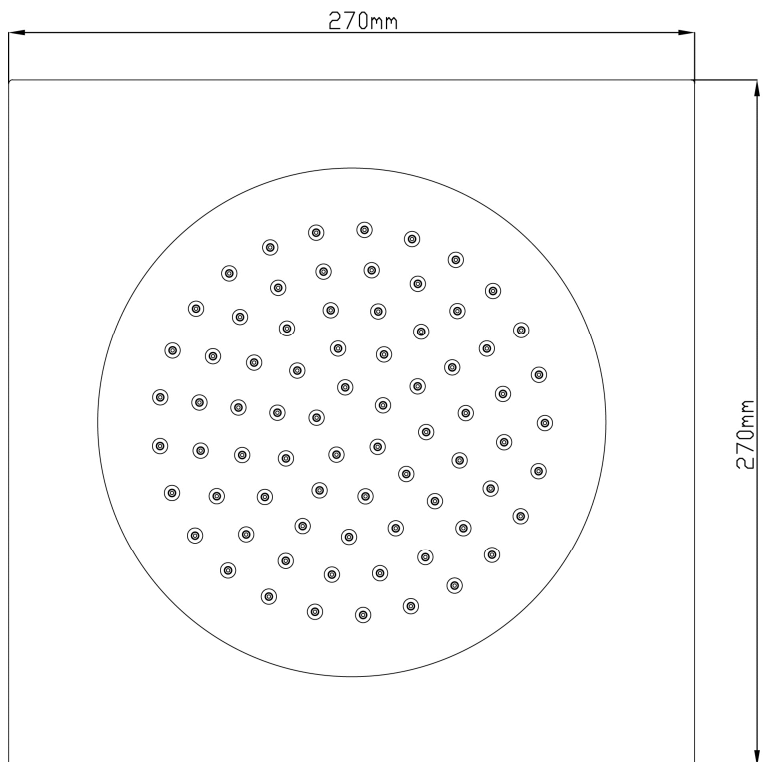

CEILING TILE SHOWER HEAD 270mm

Barcode 5055369036806
Product Code HEAD80
Finishes CHROME
Product Type SHOWER HEADS

Guarantee & Aftercare

During installation extra care must be taken to avoid damaging the fittings. We provide a 20 year guarantee against faulty workmanship or materials (excluding serviceable parts), providing they have been installed, cared for and used in accordance with our instructions.

ADDITIONAL INFORMATION

| | |
|--------|-------|
| Length | 270mm |
| Width | 270mm |

CUSTOMER CARE: For further information please call 01282 446789