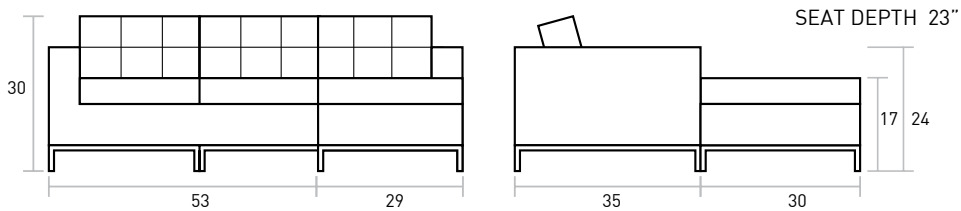

Jane Loft Bi-Sectional

UPHOLSTERY → Fabric
BASE → Stainless Steel

With slightly smaller proportions than the popular Jane Bi-Sectional, the Jane LOFT Bi-Sectional is well suited to city living. It has been cleverly designed so that it can be configured with the chaise on the right OR left. Like the other Jane pieces, it features button-tufted cushions and a stainless steel perimeter base. Constructed with 100% FSC-Certified Wood in support of responsible forest management.