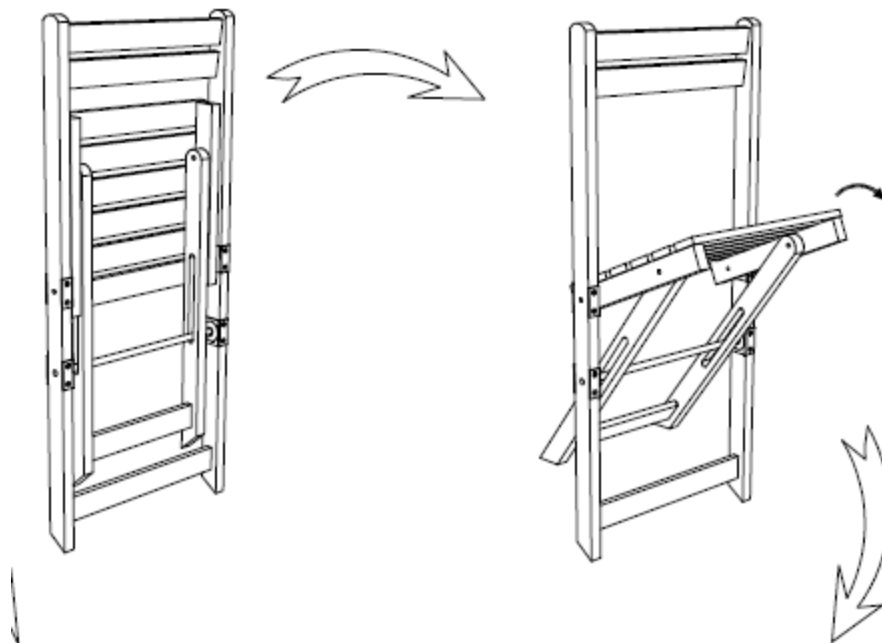

NOTES TO CUSTOMERS

- Please make sure that you retain all the product packaging until the item is assembled and you are happy. We can only accept the return of this product if it is in the original packaging.
- Please periodically check all the fitting and re-tighten if necessary.
- We recommend in bad weather conditions you store the product indoors or sheltered from the elements to protect and prolong its life span.
- This product is made from natural wood colour variation may occur.
- This product is made of Acacia Wood and should only be be treated with special Acacia or Teak Wood Oil.
- **DO NOT USE POWER WASHERS TO CLEAN THIS PRODUCT**

USING INSTRUCTIONS