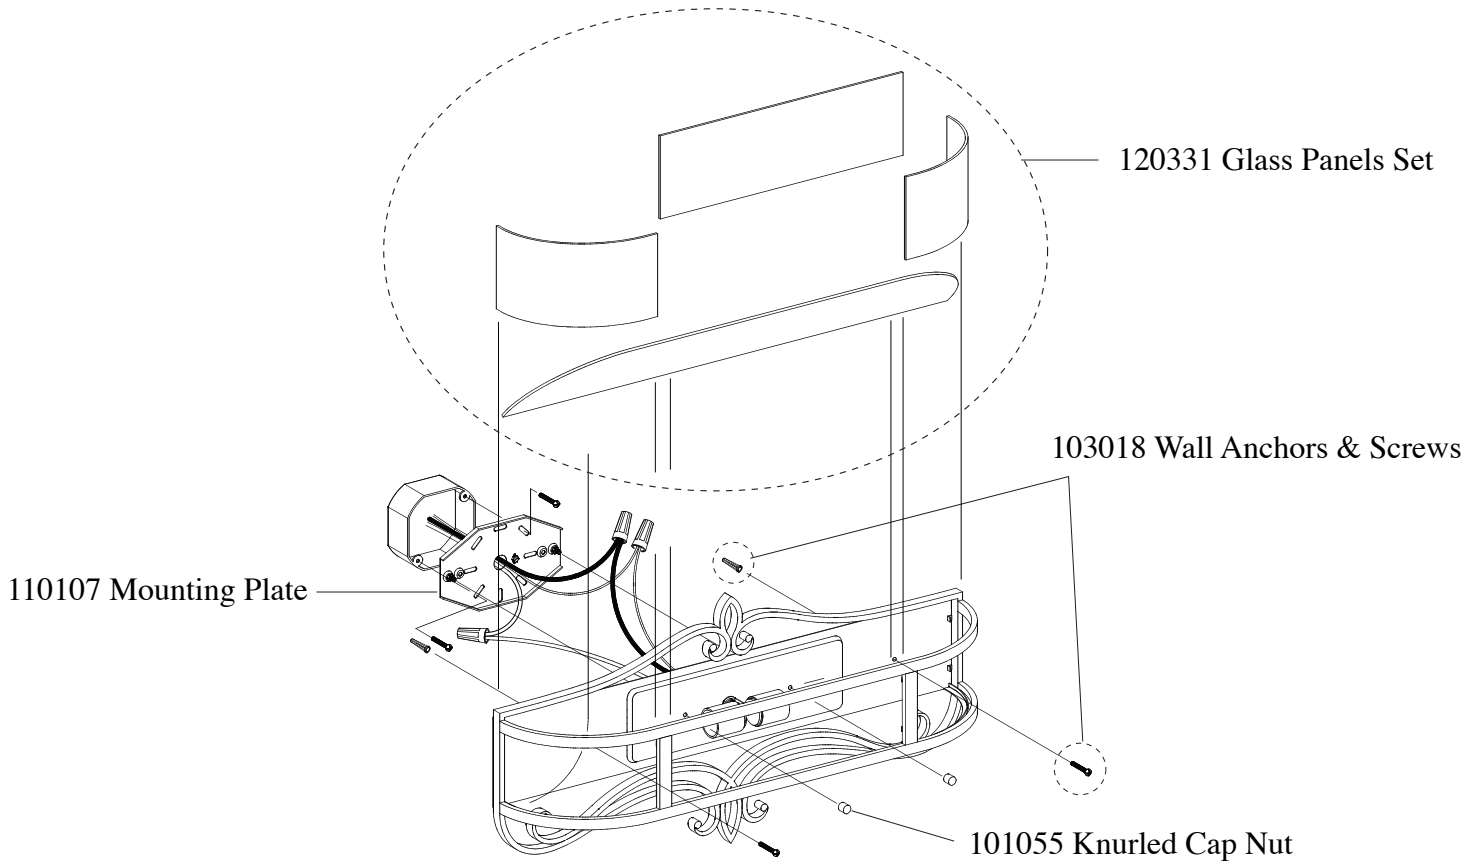

Replacement Parts For **VS16402** 6/11

Qty.	Part #	Description
	110107	Mounting Plate
	120331	Glass Panels Set
	103018	Wall Anchors & Screws
	101055	Knurled Cap Nut

**MURRAY
FEISS**

GENERATION
BRANDS™ 