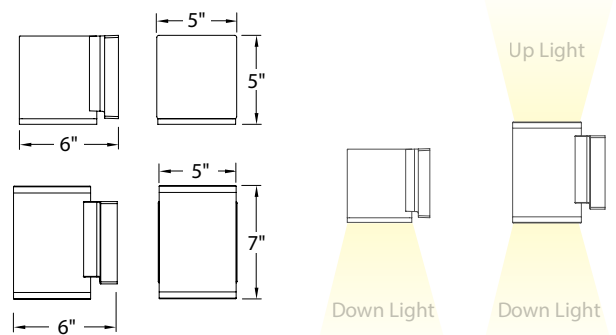

PRODUCT DESCRIPTION

Precise engineering using the latest energy efficient LED technology with a built-in reflector for superior optics; An appealing cylindrical profile with powerful LED single and dual-ended lighting perfect for accent and wall wash lighting.

FEATURES

- IP65 rated - Wet location listed
- ETL & cETL listed
- Aluminum construction with etched glass
- Universal driver (120V, 220V, 277V) *Only for WS-W2604*
- 277V option available *special order (Only for WS-2605)*
- Integral transformer in luminaire
- Replaceable LED module
- **70,000 hour rated life**
- **Color Temp: 3000K**
- **CRI: 90**

SPECIFICATIONS

Construction: Aluminum

Light Source: High output LED

Dimming: Dims to 10% with an electronic low voltage (ELV) dimmer

Mounting: Mounts directly to junction box

Finish: Brushed Aluminum (AL), Black (BK), Bronze (BZ), Graphite (GH), and White (WT)

ORDER NUMBER

Model	Type	Height	Watt	LED Lumens	Delivered Lumens	Finish
WS-W2605	<i>Dark Sky Friendly</i>	5"	18W	1235	1145	AL <i>Brushed Aluminum</i> BK <i>Black</i> BZ <i>Bronze</i> GH <i>Graphite</i> WT <i>White</i>
WS-W2604	<i>Up & Down Light</i>	7"	32W	2470	2195	

Example: **WS-W2604-BK**

For 277V special order, add an "F" before the finish: **WS-W2605F-AL**