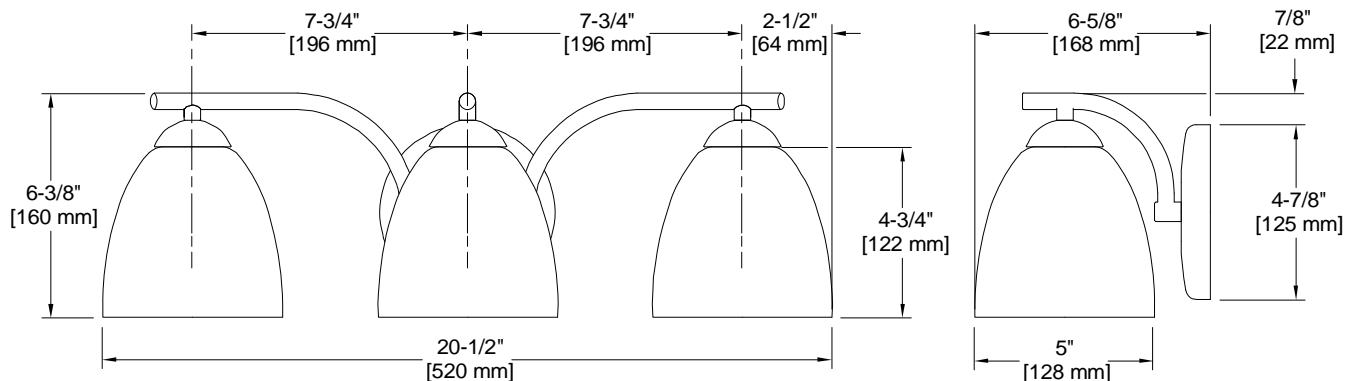

MONUMENT®

Indoor Wall Sconce Lighting

Electrical Specifications

Input Voltage	120 VAC
Wire Rating	18 AWG 105°C
Dimmable	Yes
Installed Locations	Suitable for Dry Locations Only

Lamp Specifications

Type	Incandescent
Size	A19
Base	Medium (E26)
Max. Wattage	100 W
Included	No
Count	Three

Model: 617633

Fixture Specifications

Finish	Brushed Nickel
Construction	Steel
Shades	Alabaster Swirl Glass
Mounting	Wall
Hardware Included	Wire Nuts & Mounting Hardware
Dimensions (WxDxH)	20-1/2" x 6-5/8" x 6-3/8"

**Three-Light Vanity Fixture
Brushed Nickel Finish
Alabaster Swirl Dome Shades
Limited Lifetime Warranty**

Monument Model 617633 Three-Light Vanity

Specifications are subject to change without notice.

All dimensions are nominal.